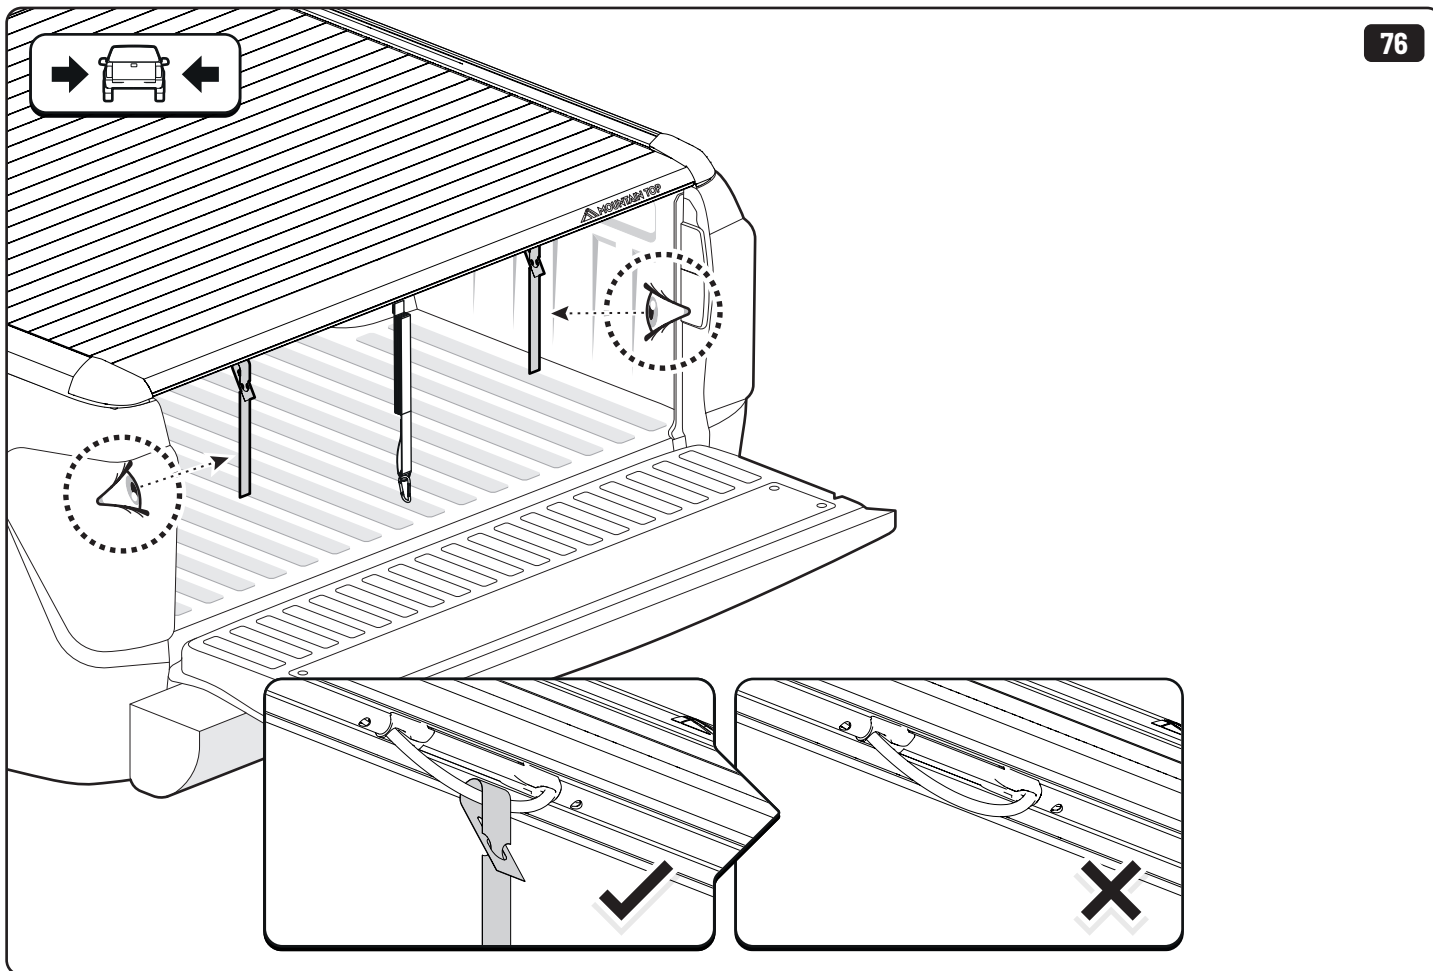

LOCTITE 243

x2

13mm 10Nm

x6

Steps	Page	Done by
Mounting gliding rail in canister	12-13	
Holes for drain	17	
Width + Cross measurement	35	
Tightening the clamp screw	36-37	
Mounting drain	42-43	

Customer Service +45 4810 2950 (08:00 - 16:00 CET)
Support info@mountaintop.dk
Website www.mountaintop.dk
Address Pedersholmparken 10, 3600 Frederikssund, Denmark