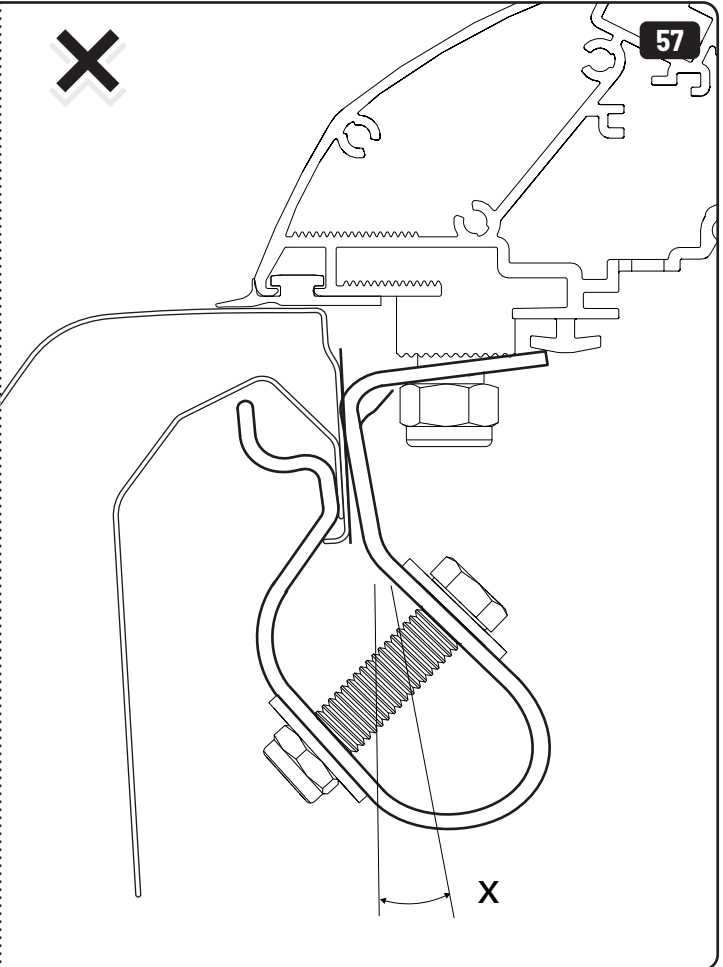

LOCTITE 243

x2