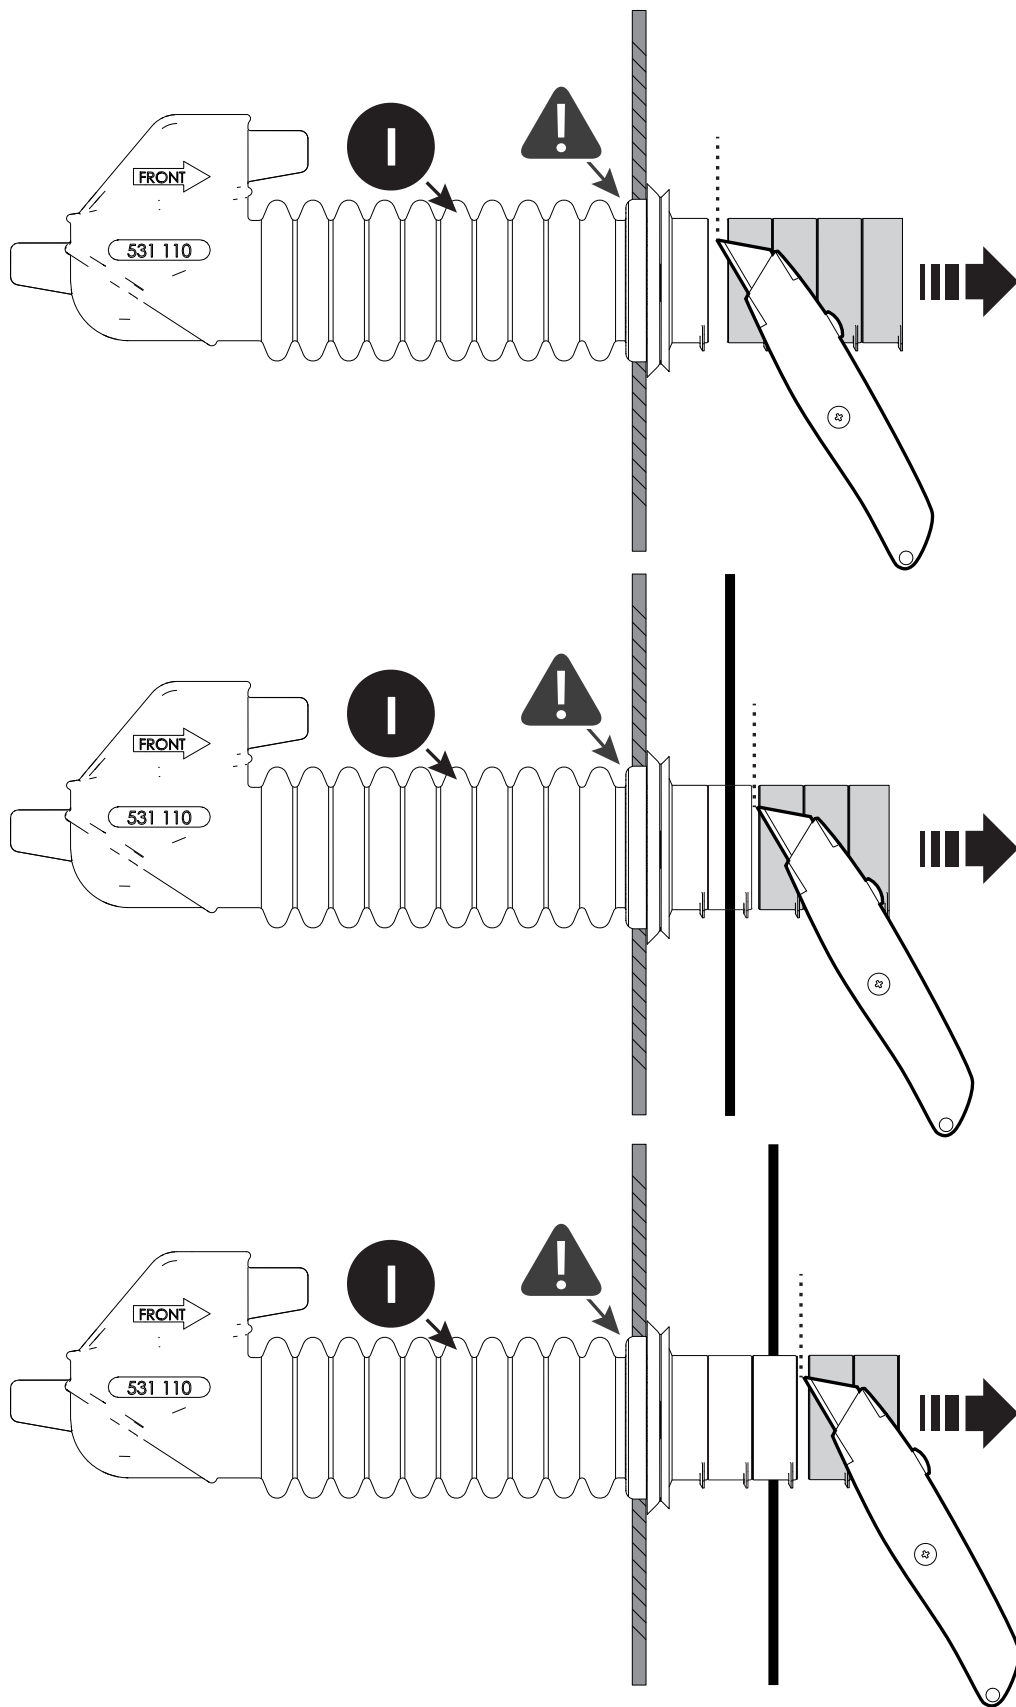

Tools needed

 <p>Ø3.5 + Ø10 MM</p>	<p>1- 25 Nm</p>  <p>10mm, 13mm ★ T30, T40</p>	 <p>Rust protection Rostschutzmittel Anti-rouille Anti roest</p>		
				 <p>H₂O</p>
				 <p>LOCTITE 243</p>

Applying rust protection

5

1

2

X: 660mm Y: 260mm

Ø 3,5mm

Ø 32mm

! Rust Protection

Ø3,5mm

31

! ONLY WITH LINER

! ONLY WITH LINER

! ONLY WITH LINER

34

35

Ø 10mm

x6

LOCTITE 243

x2

13mm 10Nm

x6

Steps	Page	Done by
Mounting gliding rail in canister	12-13	
Holes for drain	17	
Width + Cross measurement	35	
Tightening the clamp screw	36-37	
Mounting drain	42-43	

Customer Service +45 4810 2950 (08:00 - 16:00 CET)
Support info@mountaintop.dk
Website www.mountaintop.dk
Address Pedersholmparken 10, 3600 Frederikssund, Denmark