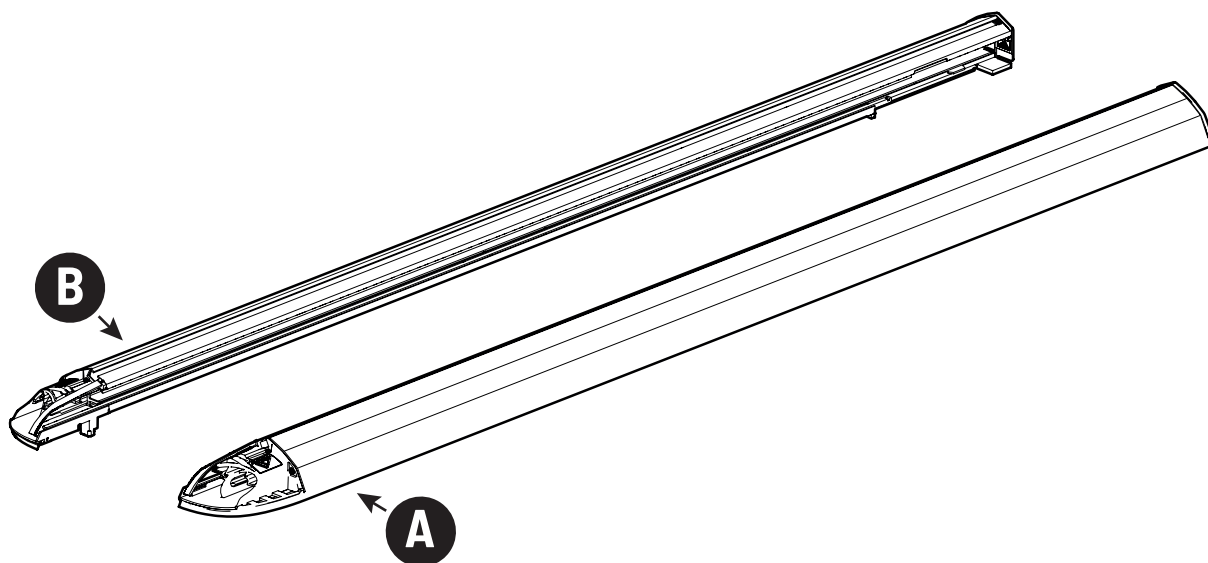

C

D

A

B

Water & sponge

2

3

4

5

1

2

X: 660mm Y: 260mm

Ø 3,5mm

Ø 32mm

! Rust Protection

Ø3,5mm

Ø32mm

X: 660mm Y: 260mm

! ONLY WITH LINER

! ONLY WITH LINER

28

29

! ONLY WITH LINER

30