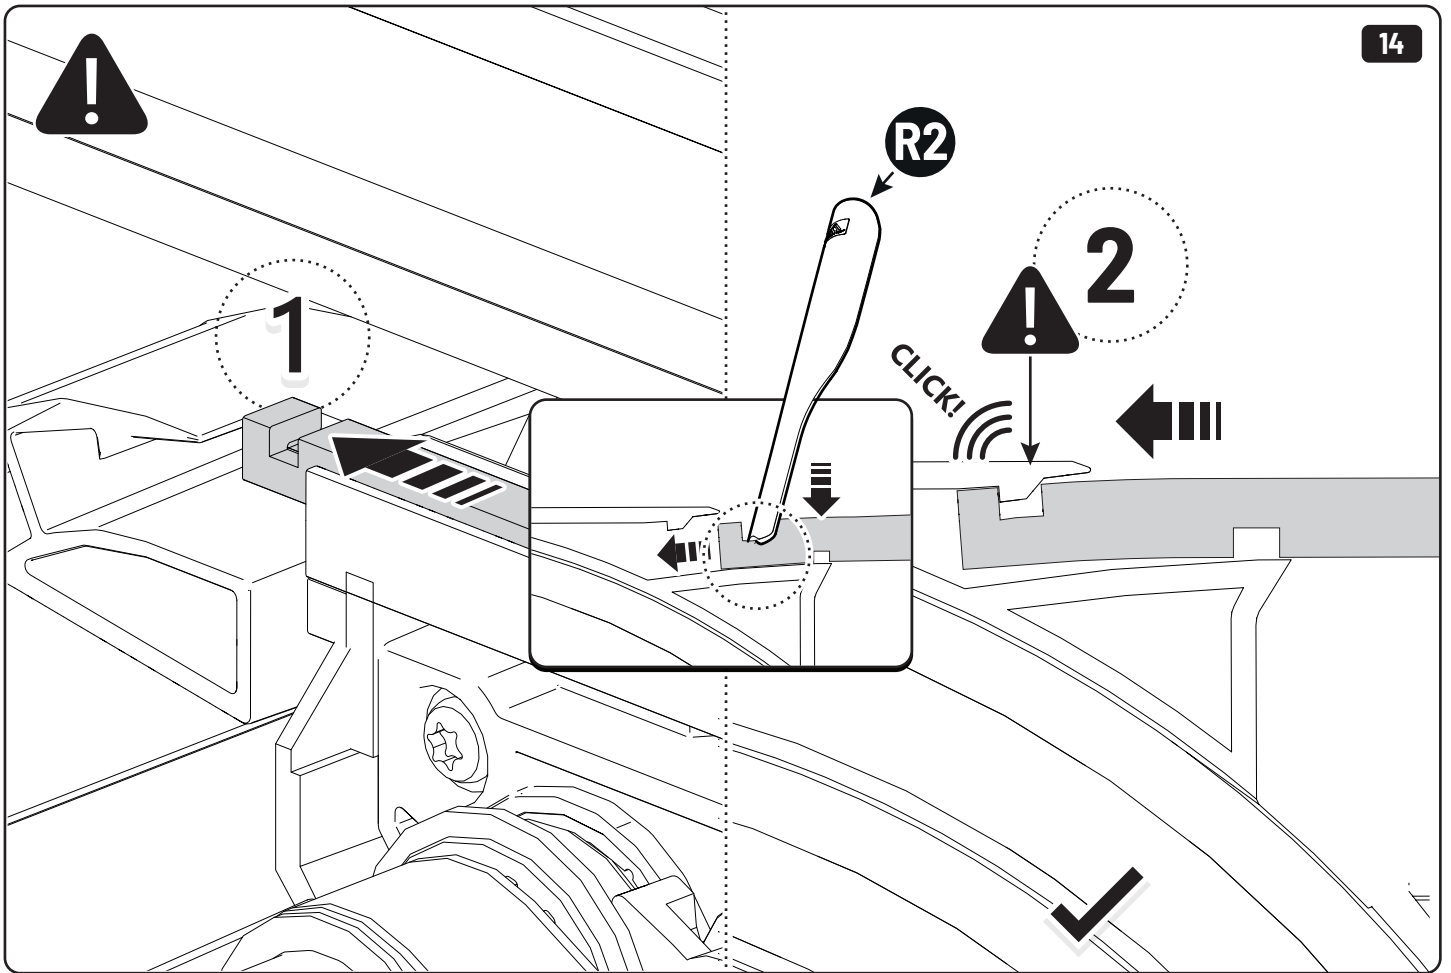

5

1

2

X: 660mm Y: 260mm

Ø 3,5mm

Ø 32mm

! Rust Protection

Ø3,5mm

Ø32mm

X: 660mm Y: 260mm

! ONLY WITH LINER

! ONLY WITH LINER

28

29

! ONLY WITH LINER

30