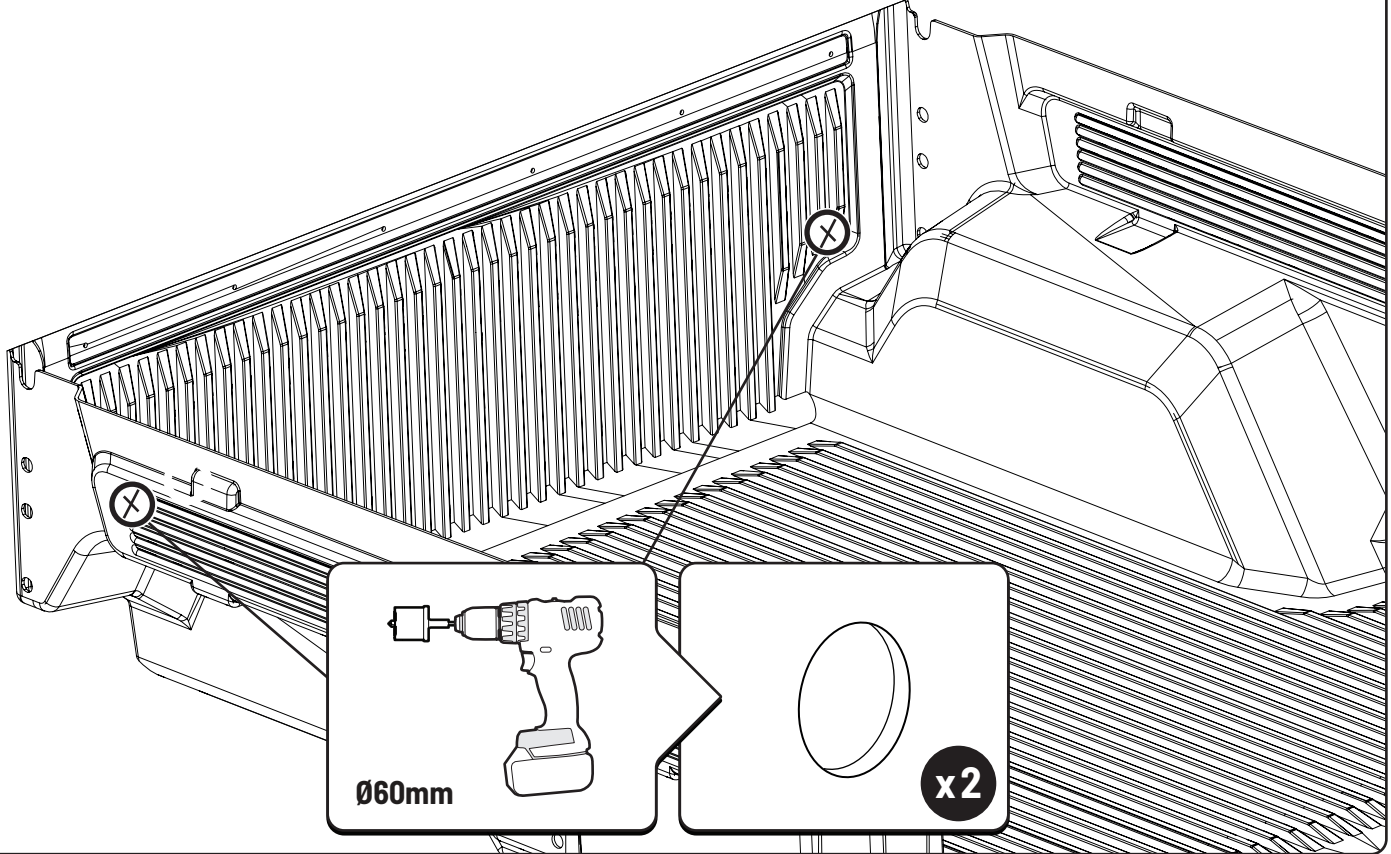

! ONLY WITH LINER

! ONLY WITH LINER