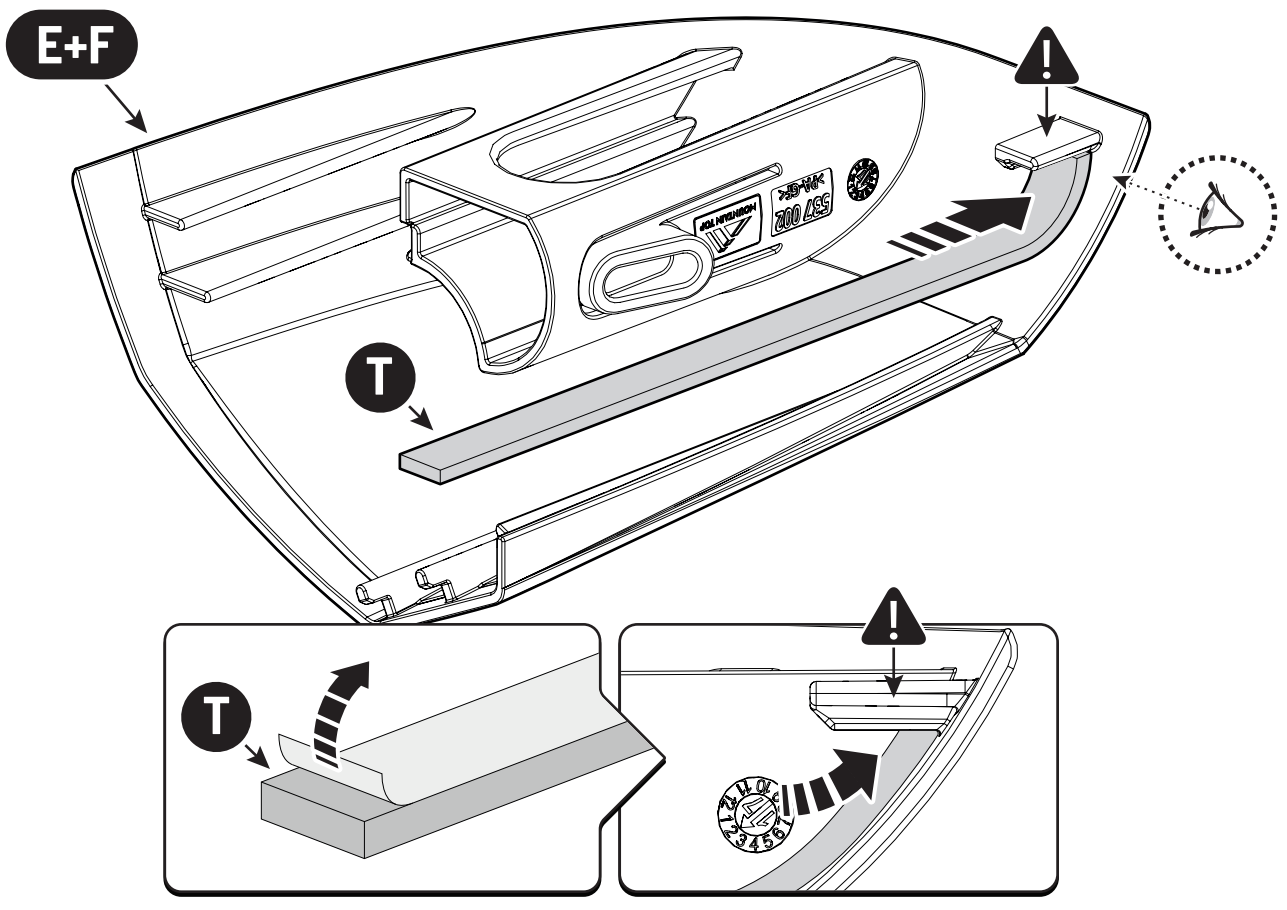

LOCTITE 243

x2

13mm 10Nm

x6

Steps	Page	Done by
Mounting gliding rail in canister	12-13	
Holes for drain	17	
Width + Cross measurement	35	
Tightening the clamp screw	36-37	
Mounting drain	42-43	

Customer Service +45 4810 2950 (08:00 - 16:00 CET)
Support info@mountaintop.dk
Website www.mountaintop.dk
Address Pedersholmparken 10, 3600 Frederikssund, Denmark