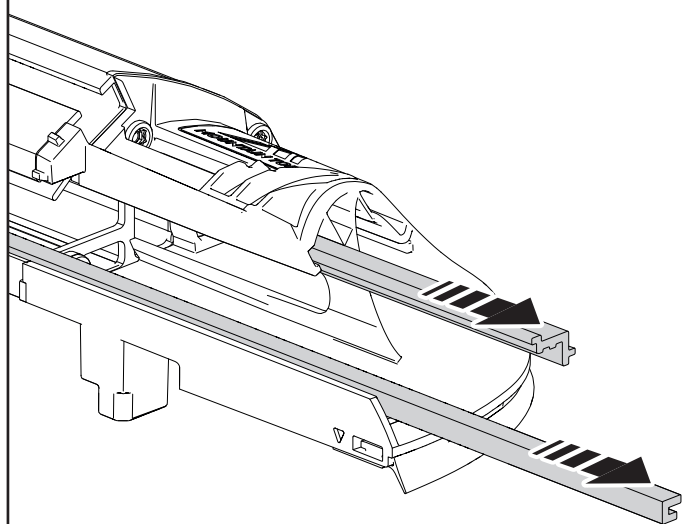

C

D

A

B

Water & sponge

2

3

4

5

1

2

X: 660mm Y: 260mm

Ø 3,5mm

Ø 32mm

! Rust Protection

Ø3,5mm

Ø32mm

X: 660mm Y: 260mm

! ONLY WITH LINER

! ONLY WITH LINER

28

29

! ONLY WITH LINER

30