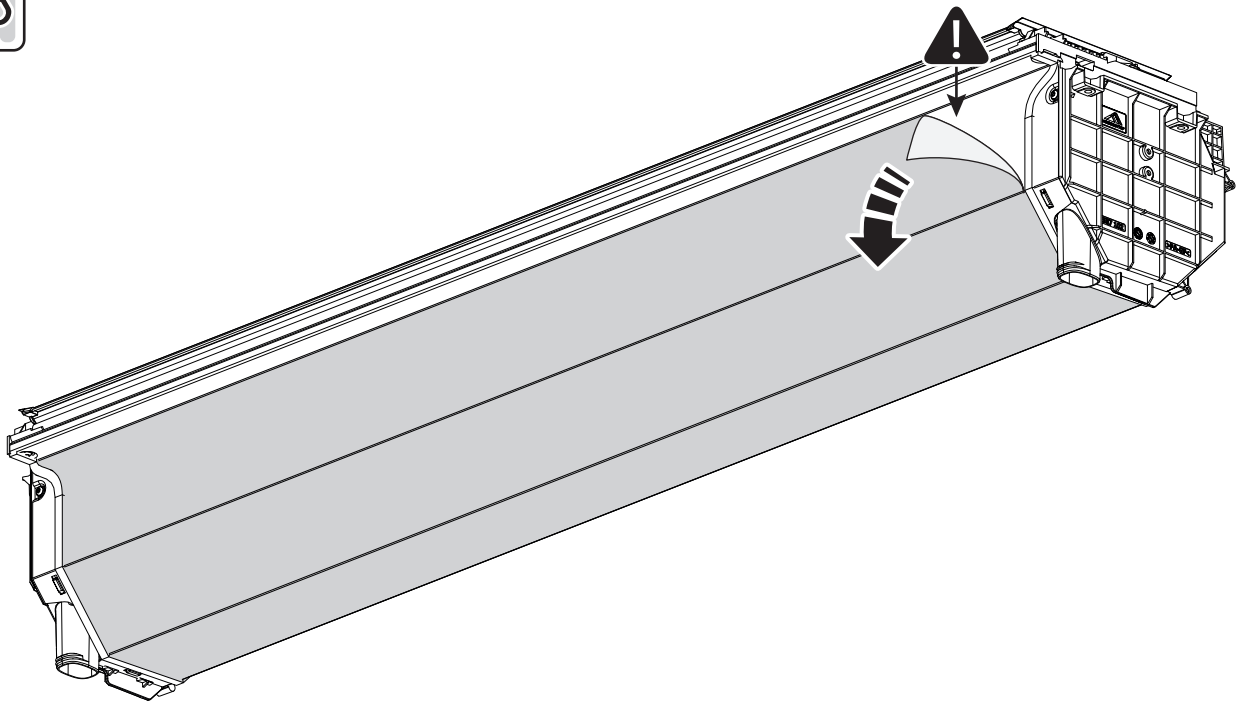

C

D

A

B

Water & sponge

2

3

4

5

1

2

X: 660mm Y: 260mm

Ø 3,5mm

Ø 32mm

! Rust Protection

Ø3,5mm