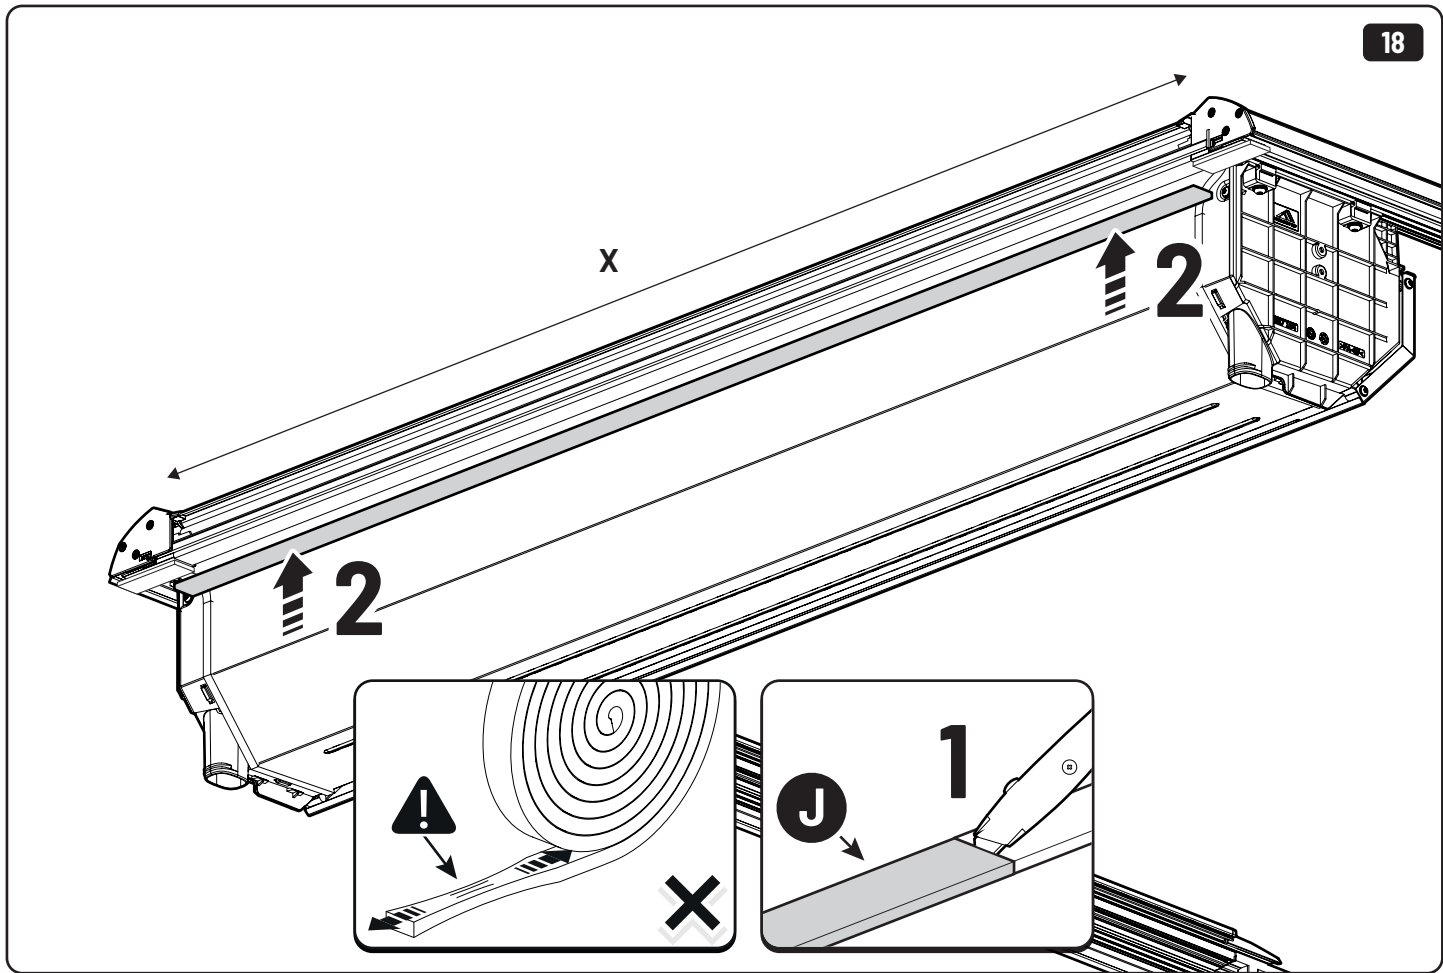

5

1

2

X: 660mm Y: 260mm

Ø 3,5mm

Ø 32mm

! Rust Protection

Ø3,5mm

Ø32mm

X: 660mm Y: 260mm

! ONLY WITH LINER

! ONLY WITH LINER

28

29

! ONLY WITH LINER

30