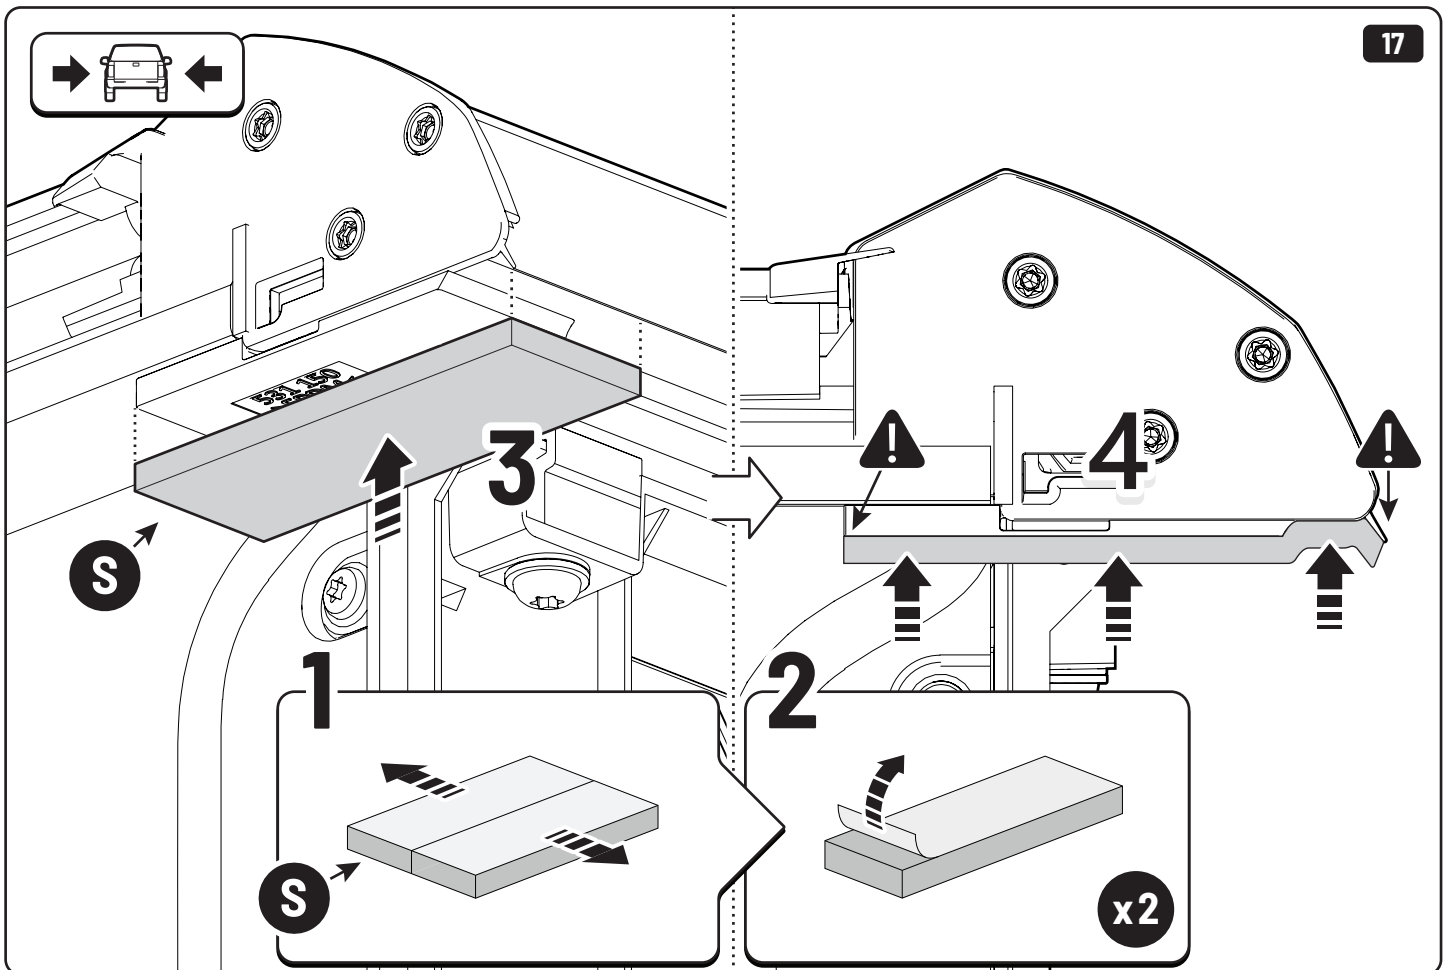

5

1

2

X: 660mm Y: 260mm

Ø 3,5mm

Ø 32mm

! Rust Protection

Ø3,5mm

Ø32mm

X: 660mm Y: 260mm

! ONLY WITH LINER

! ONLY WITH LINER

28

29

! ONLY WITH LINER

30