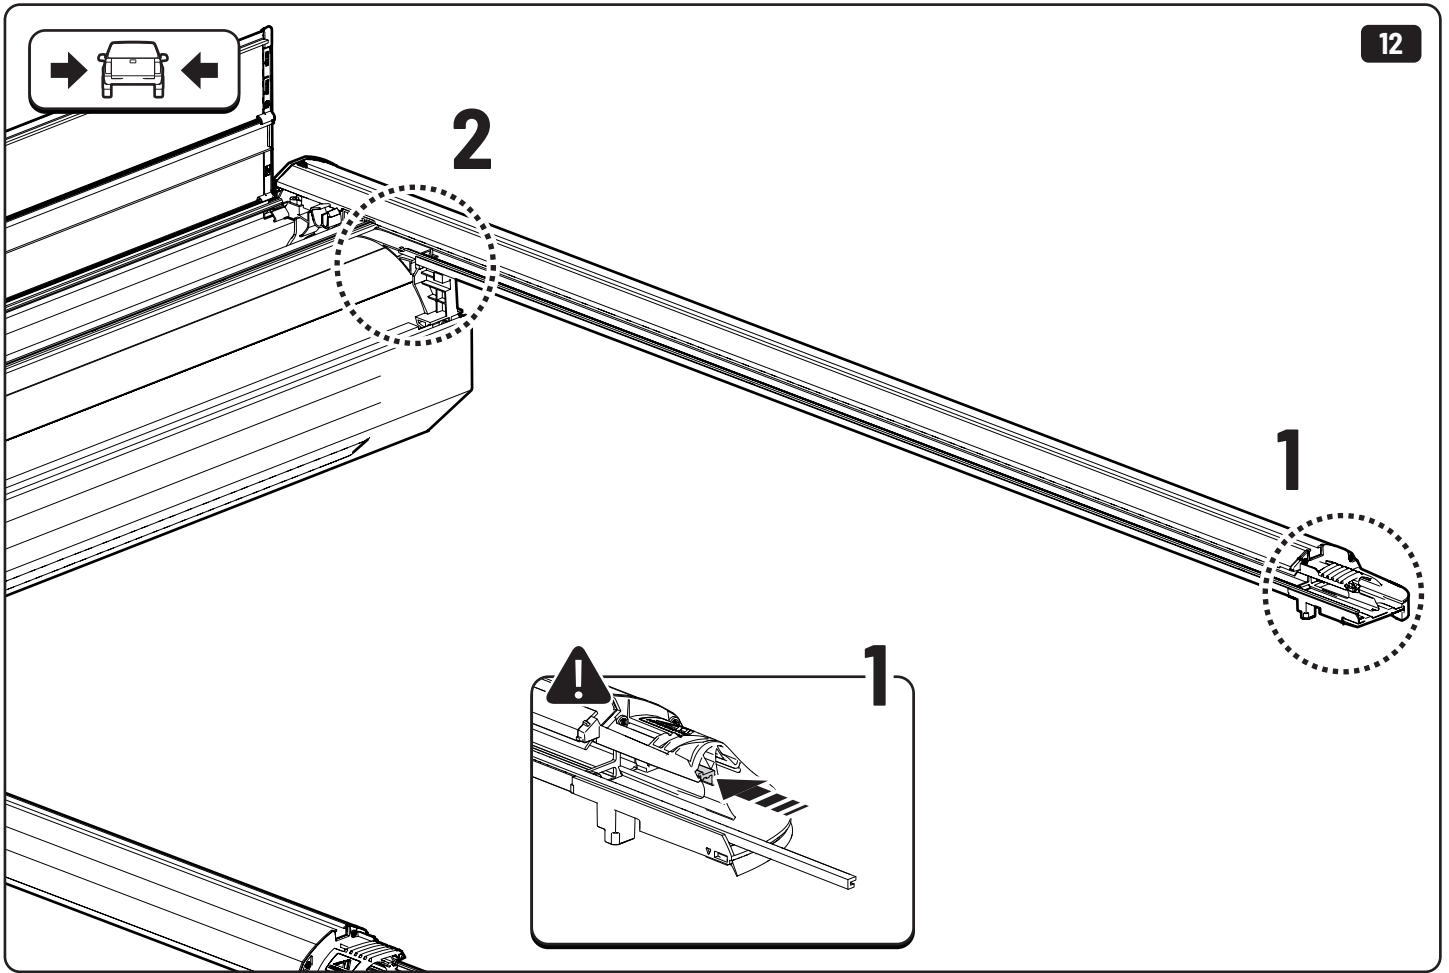

5

1

2

X: 660mm Y: 260mm

Ø 3,5mm

Ø 32mm

! Rust Protection

Ø3,5mm

Ø32mm

X: 660mm Y: 260mm

! ONLY WITH LINER

! ONLY WITH LINER

28

29

! ONLY WITH LINER

30