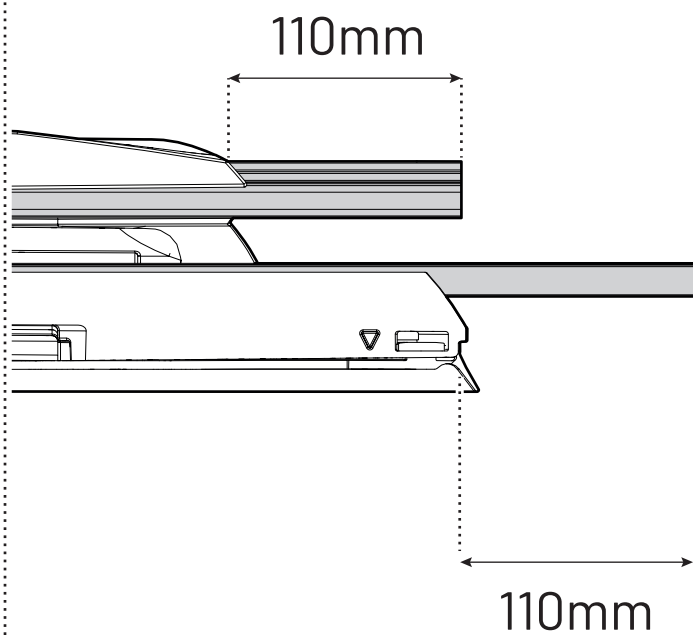

5

1

2

X: 660mm Y: 260mm

Ø 3,5mm

Ø 32mm

! Rust Protection

Ø3,5mm

Ø32mm

X: 660mm Y: 260mm

! ONLY WITH LINER

! ONLY WITH LINER

28

29

! ONLY WITH LINER

30