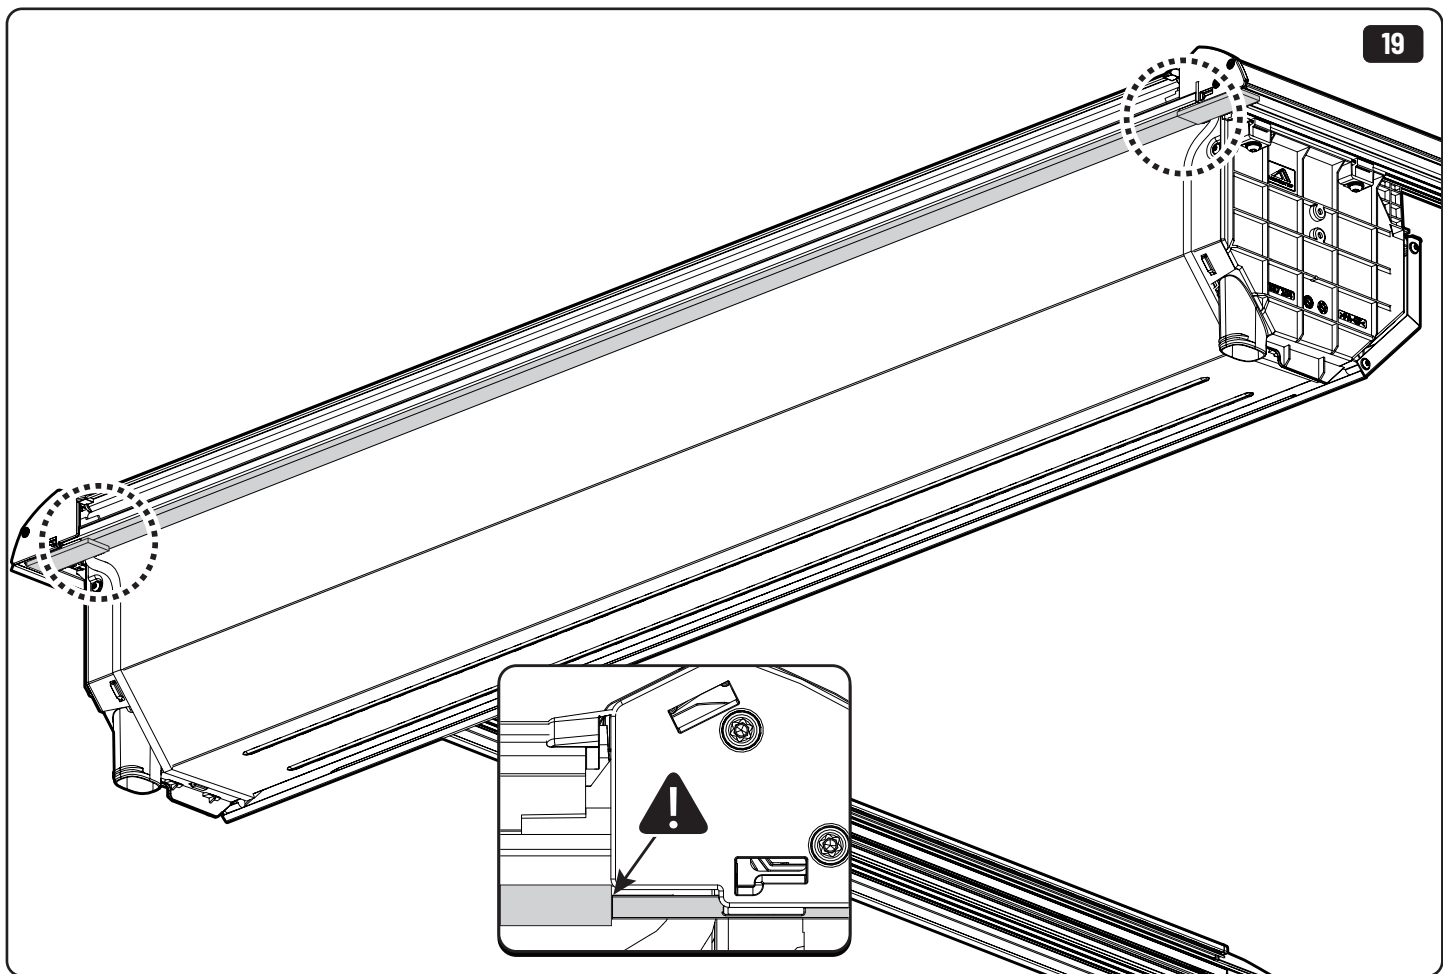

5

1

2

X: 660mm Y: 260mm

Ø 3,5mm

Ø 32mm

! Rust Protection

Ø3,5mm

Ø32mm

X: 660mm Y: 260mm

! ONLY WITH LINER

! ONLY WITH LINER

28

29

! ONLY WITH LINER

30