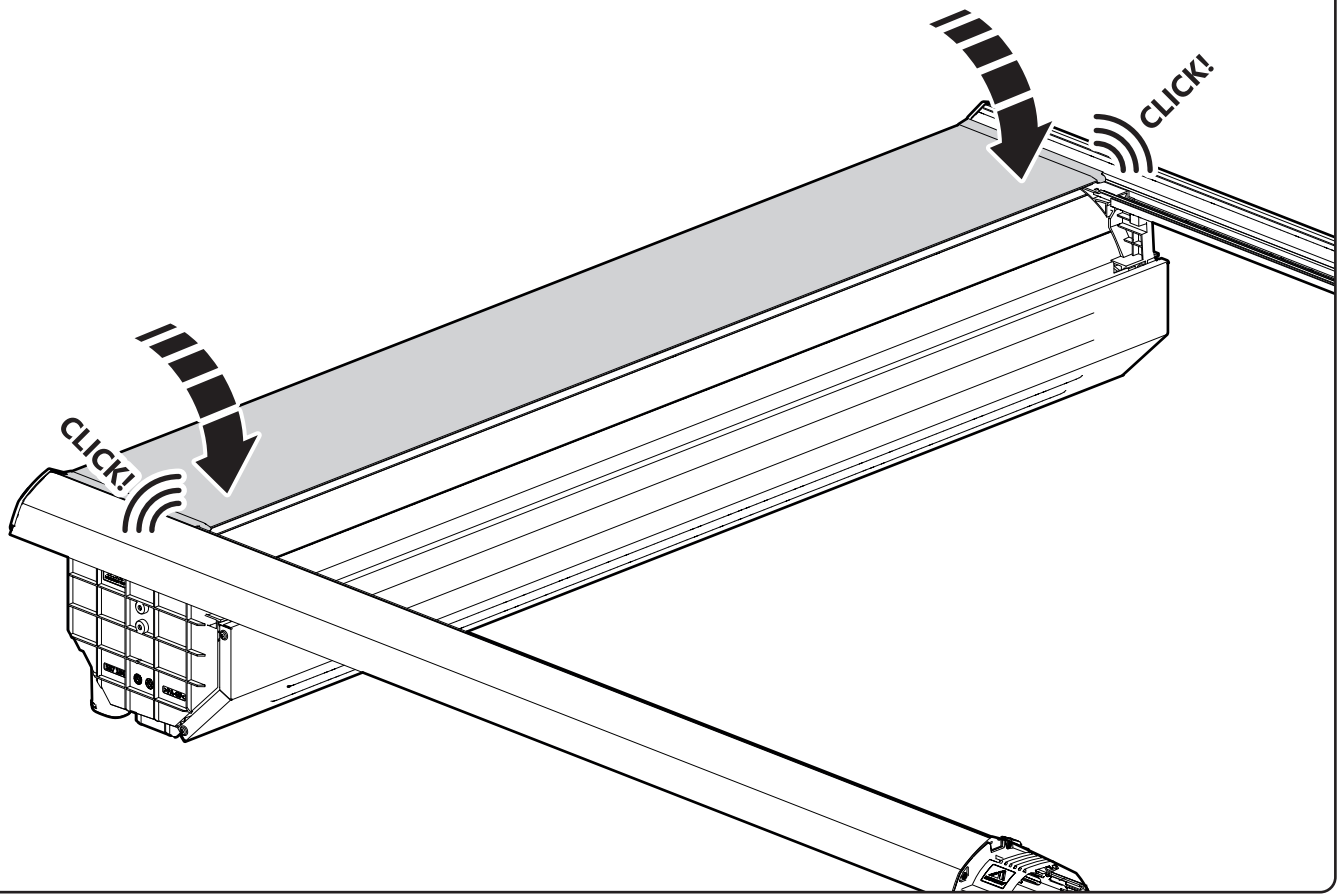

5

1

2

X: 660mm Y: 260mm

Ø 3,5mm

Ø 32mm

! Rust Protection

Ø3,5mm

Ø32mm

X: 660mm Y: 260mm

! ONLY WITH LINER

! ONLY WITH LINER

28

29

! ONLY WITH LINER

30