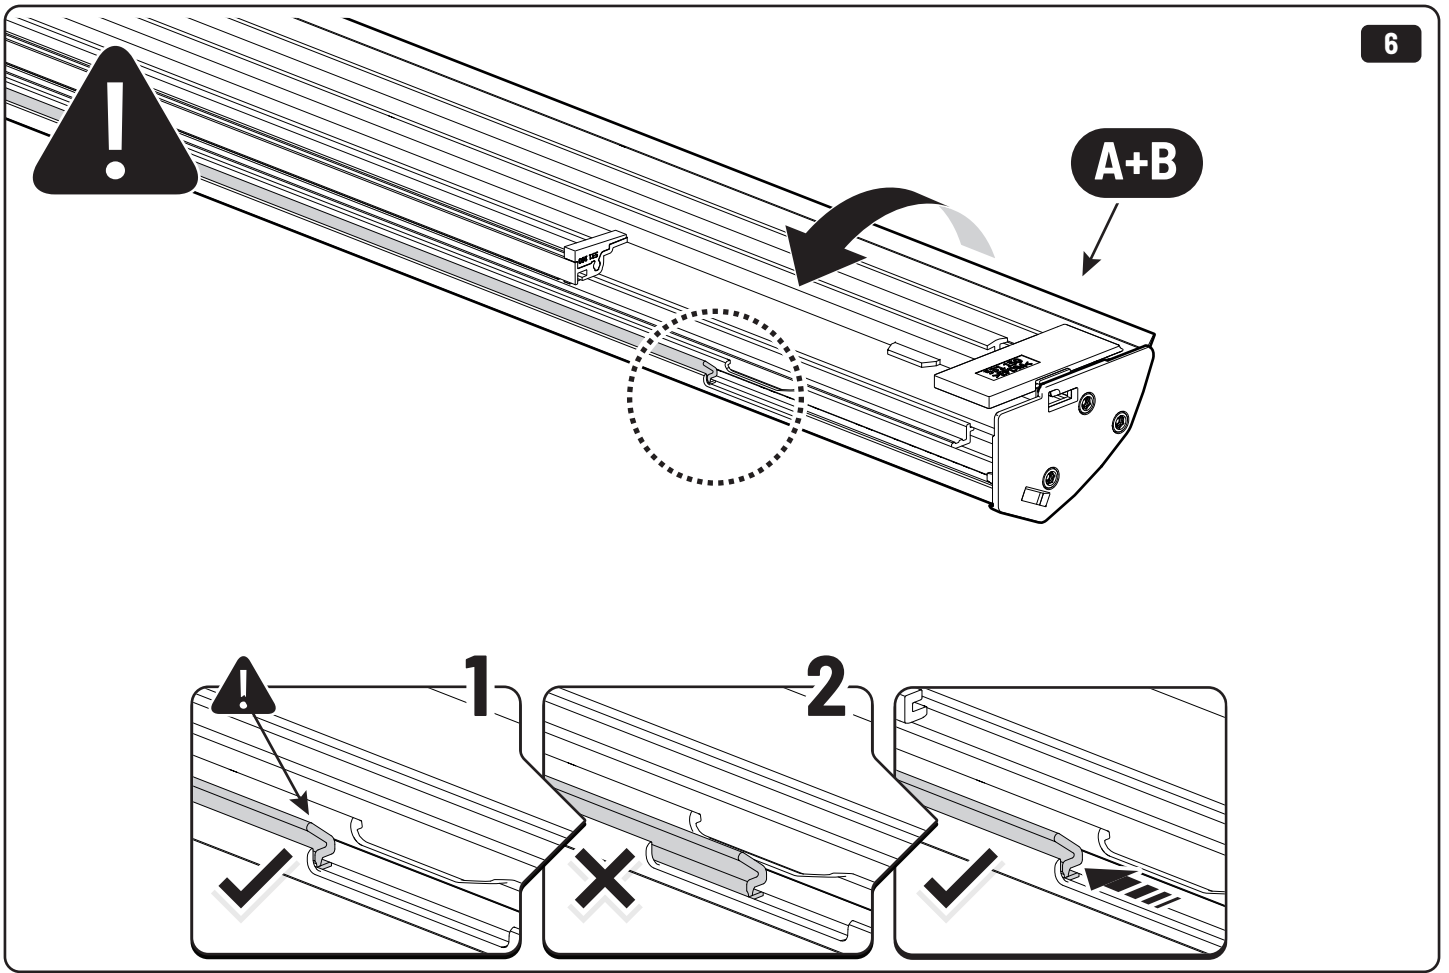

5

1

2

X: 660mm Y: 260mm

Ø 3,5mm

Ø 32mm

! Rust Protection

Ø3,5mm

Ø32mm

X: 660mm Y: 260mm

! ONLY WITH LINER

! ONLY WITH LINER

28

29

! ONLY WITH LINER

30