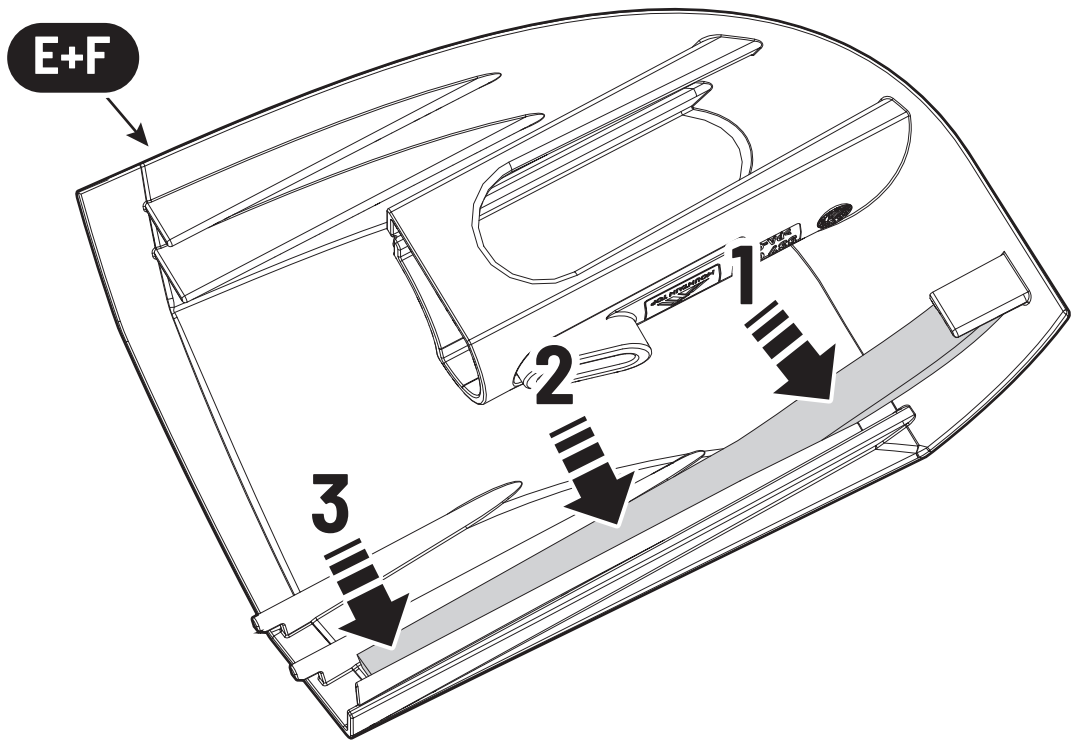

LOCTITE 243

x2

13mm 10Nm

x6

Steps	Page	Done by
Mounting gliding rail in canister	12-13	
Holes for drain	17	
Width + Cross measurement	35	
Tightening the clamp screw	36-37	
Mounting drain	42-43	

Customer Service +45 4810 2950 (08:00 - 16:00 CET)
Support info@mountaintop.dk
Website www.mountaintop.dk
Address Pedersholmparken 10, 3600 Frederikssund, Denmark