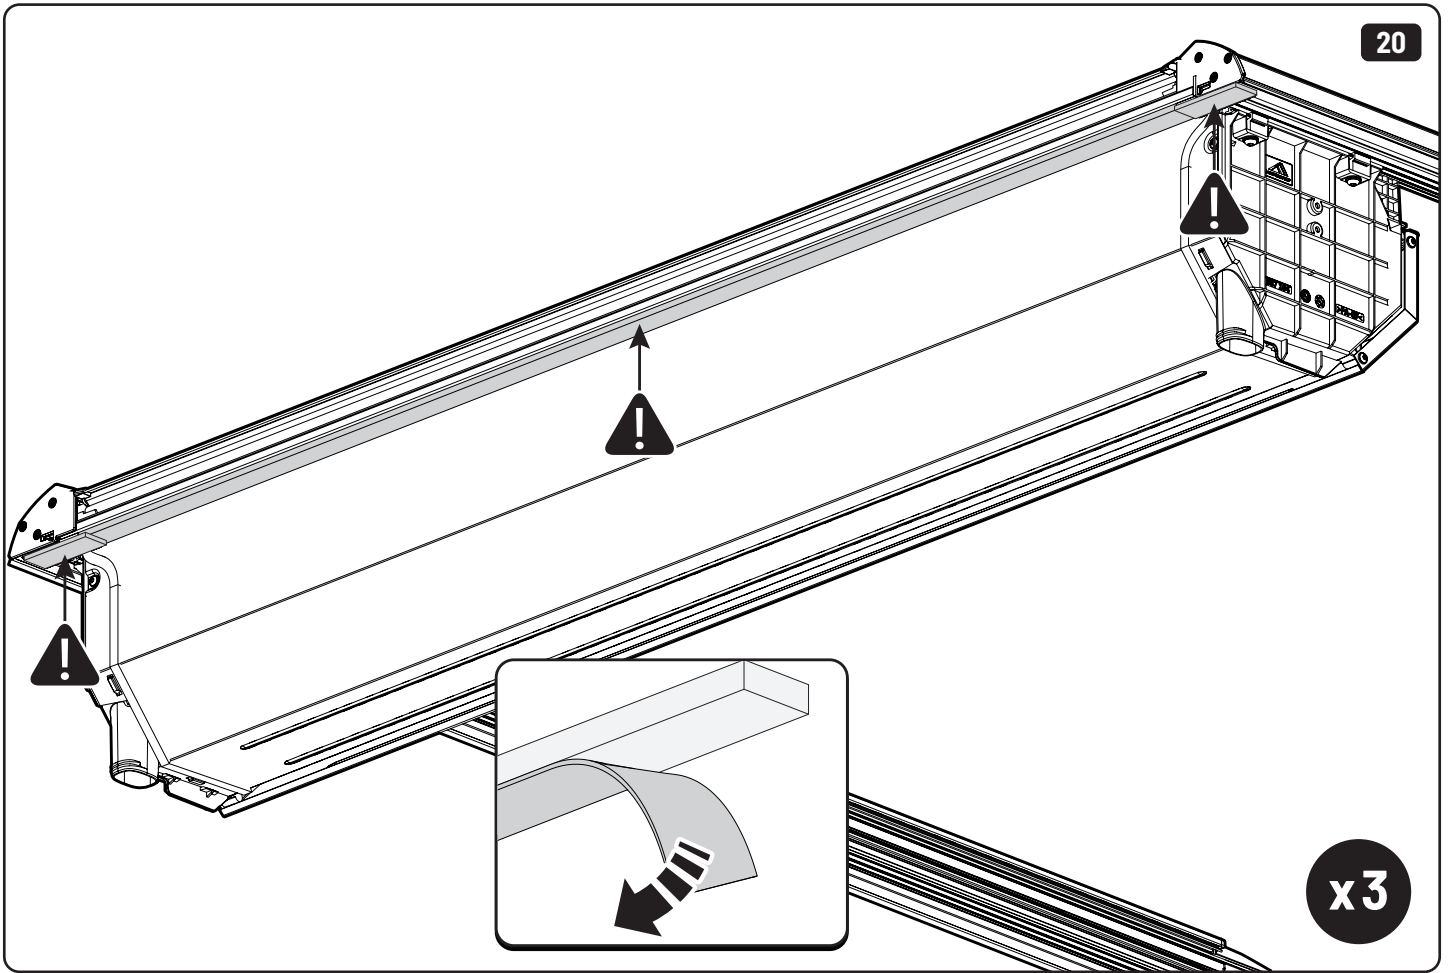

5

1

2

X: 660mm Y: 260mm

Ø 3,5mm

Ø 32mm

! Rust Protection

Ø3,5mm

Ø32mm

X: 660mm Y: 260mm

! ONLY WITH LINER

! ONLY WITH LINER

28

29

! ONLY WITH LINER

30