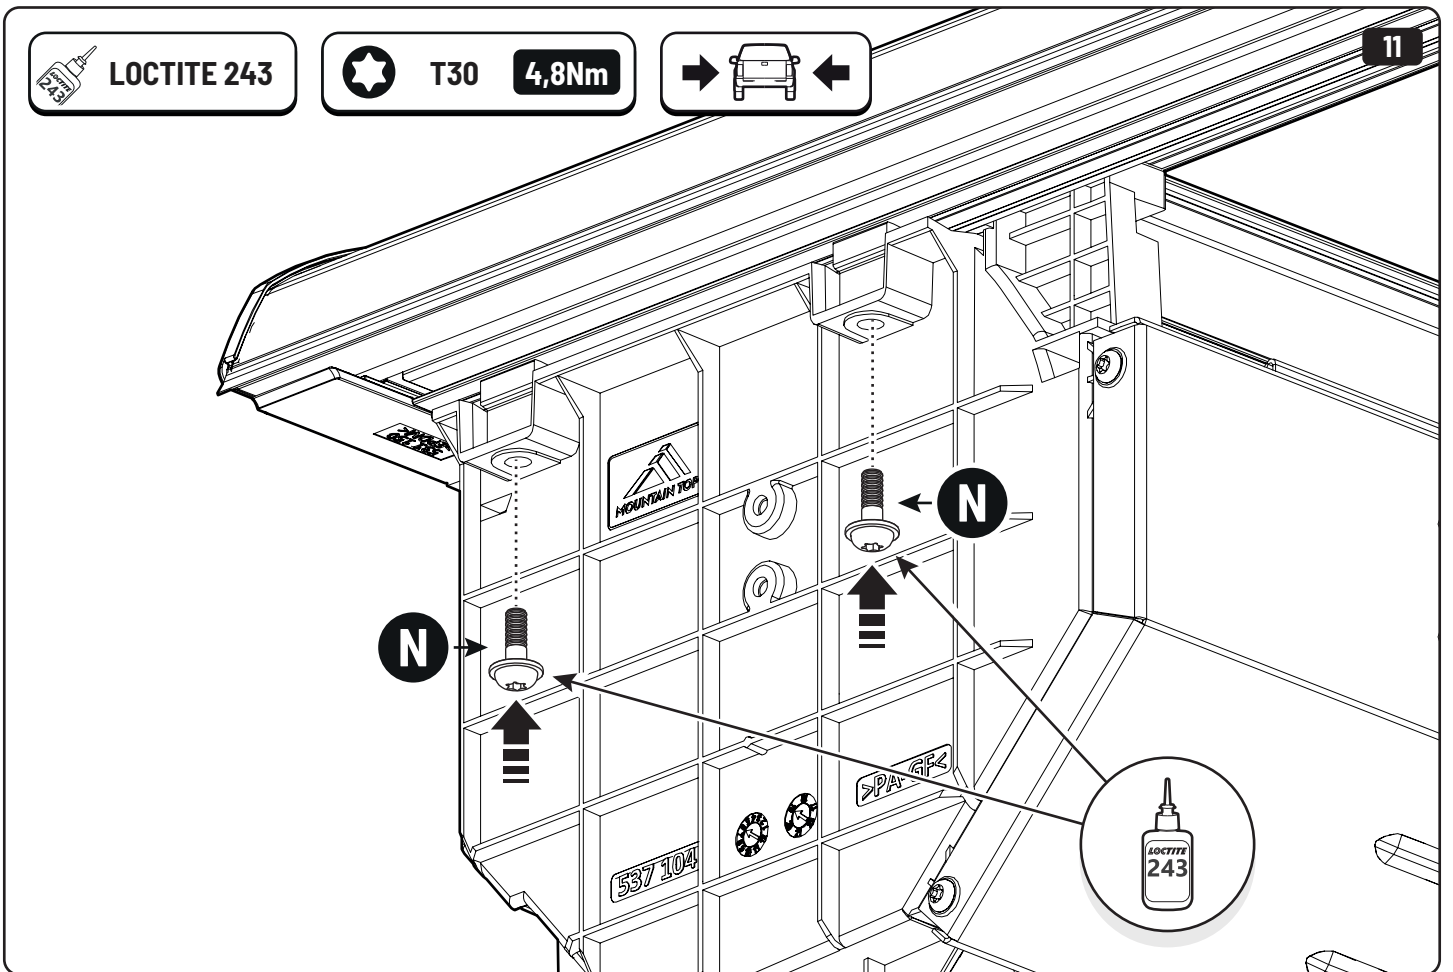

5

1

2

X: 660mm Y: 260mm

Ø 3,5mm

Ø 32mm

! Rust Protection

Ø3,5mm

Ø32mm

X: 660mm Y: 260mm

! ONLY WITH LINER

! ONLY WITH LINER

28

29

! ONLY WITH LINER

30