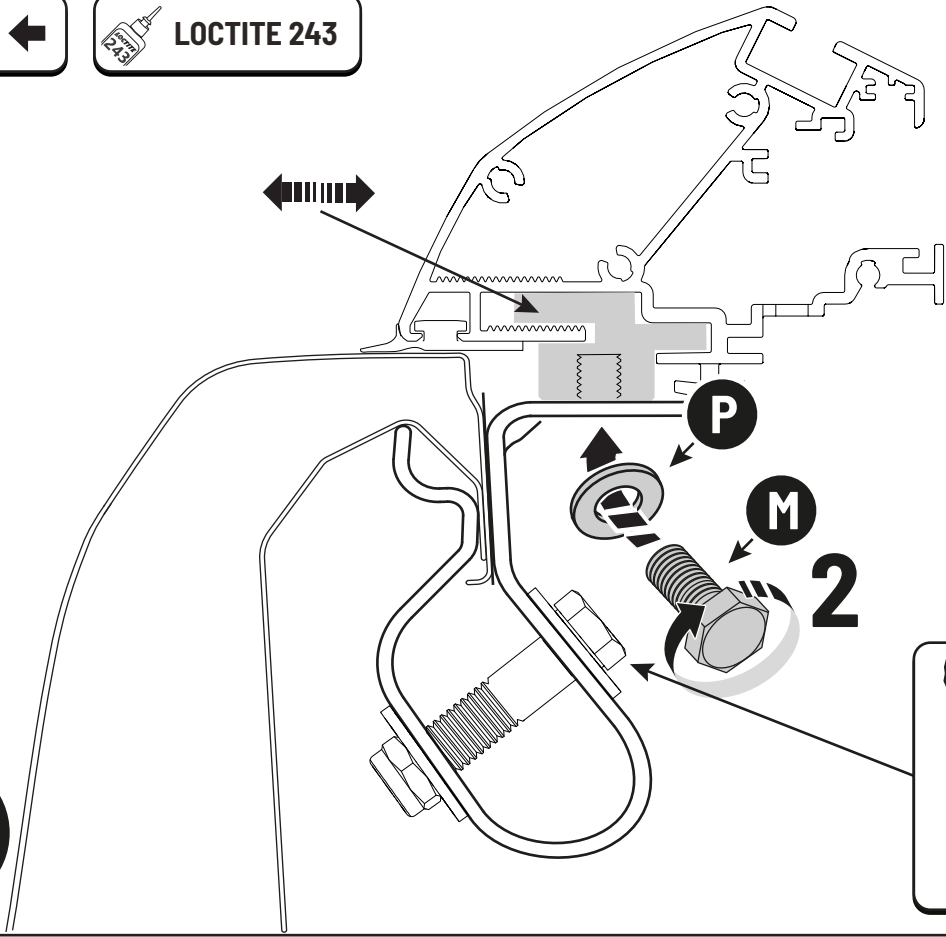

5

1

2

X: 660mm Y: 260mm

Ø 3,5mm

Ø 32mm

! Rust Protection

Ø3,5mm

Ø32mm

X: 660mm Y: 260mm

! ONLY WITH LINER

! ONLY WITH LINER

28

29

! ONLY WITH LINER

30

31

! ONLY WITH LINER

! ONLY WITH LINER

! ONLY WITH LINER

34

35

Ø 10mm

x6

LOCTITE 243

x2

13mm 10Nm

x6

Steps	Page	Done by
Mounting gliding rail in canister	12-13	
Holes for drain	17	
Width + Cross measurement	35	
Tightening the clamp screw	36-37	
Mounting drain	42-43	

Customer Service +45 4810 2950 (08:00 - 16:00 CET)
Support info@mountaintop.dk
Website www.mountaintop.dk
Address Pedersholmparken 10, 3600 Frederikssund, Denmark