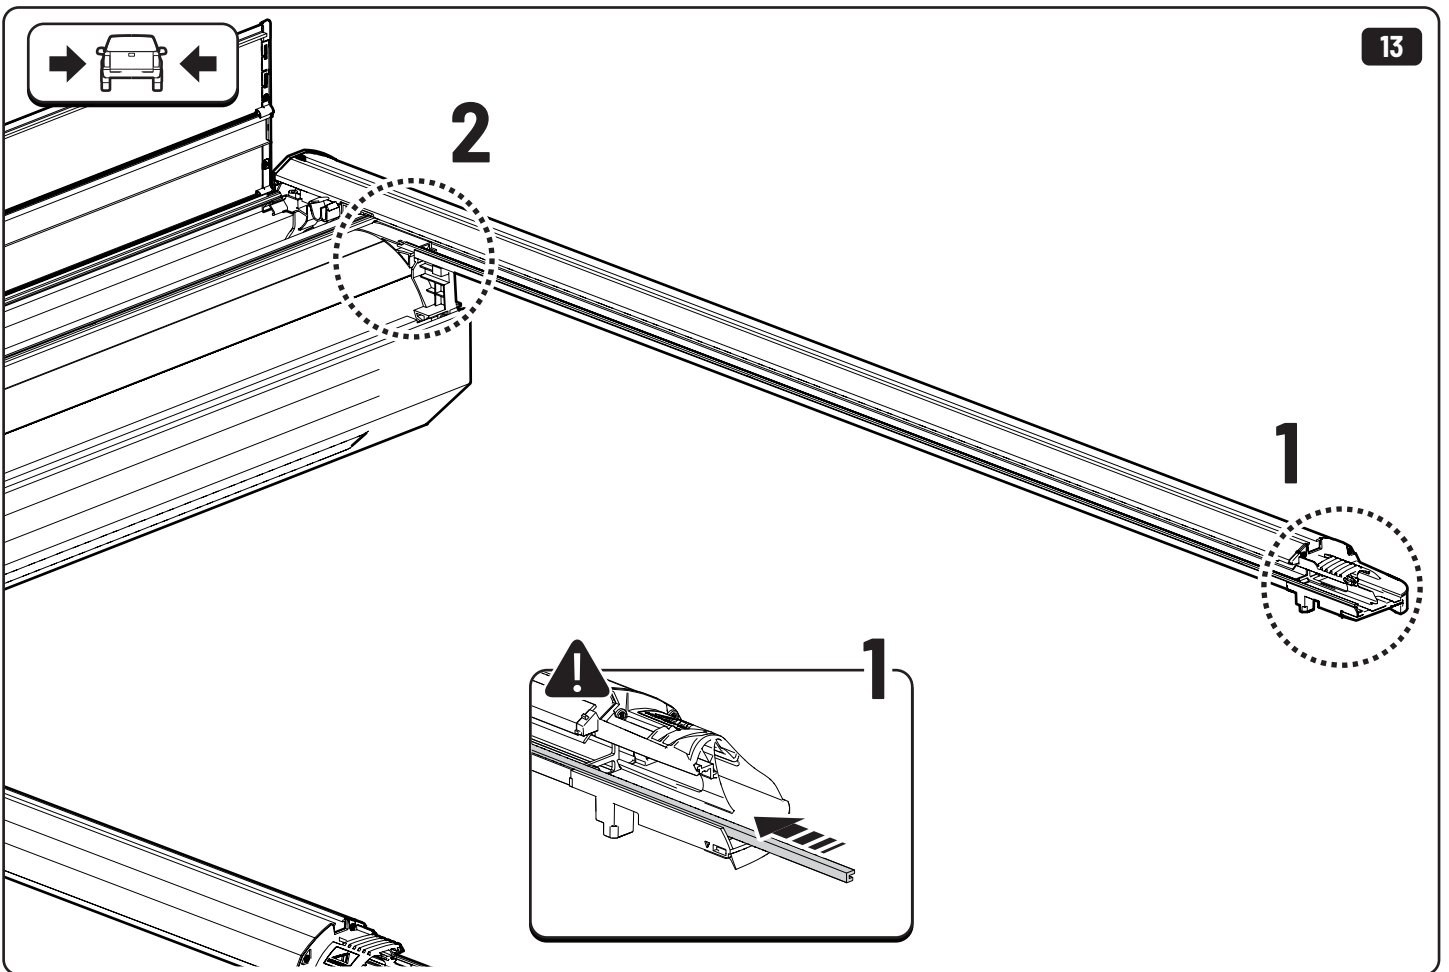

5

1

2

X: 660mm Y: 260mm

Ø 3,5mm

Ø 32mm

! Rust Protection

Ø3,5mm

Ø32mm

X: 660mm Y: 260mm

! ONLY WITH LINER

! ONLY WITH LINER

28

29

! ONLY WITH LINER

30