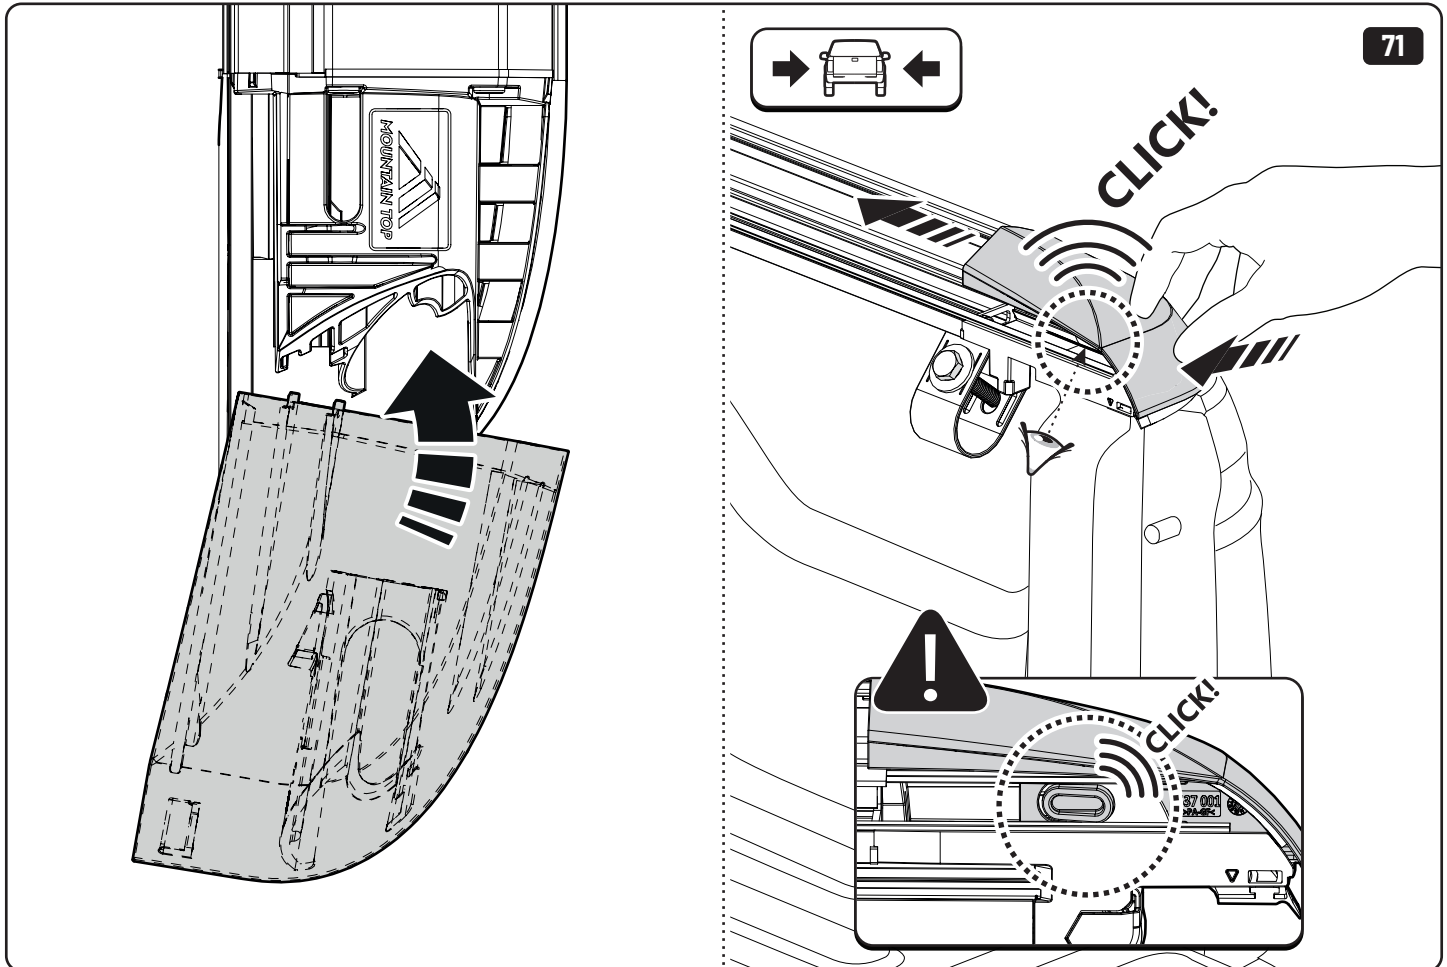

LOCTITE 243

x2

13mm 10Nm

x6

Steps	Page	Done by
Mounting gliding rail in canister	12-13	
Holes for drain	17	
Width + Cross measurement	35	
Tightening the clamp screw	36-37	
Mounting drain	42-43	

Customer Service +45 4810 2950 (08:00 - 16:00 CET)
Support info@mountaintop.dk
Website www.mountaintop.dk
Address Pedersholmparken 10, 3600 Frederikssund, Denmark