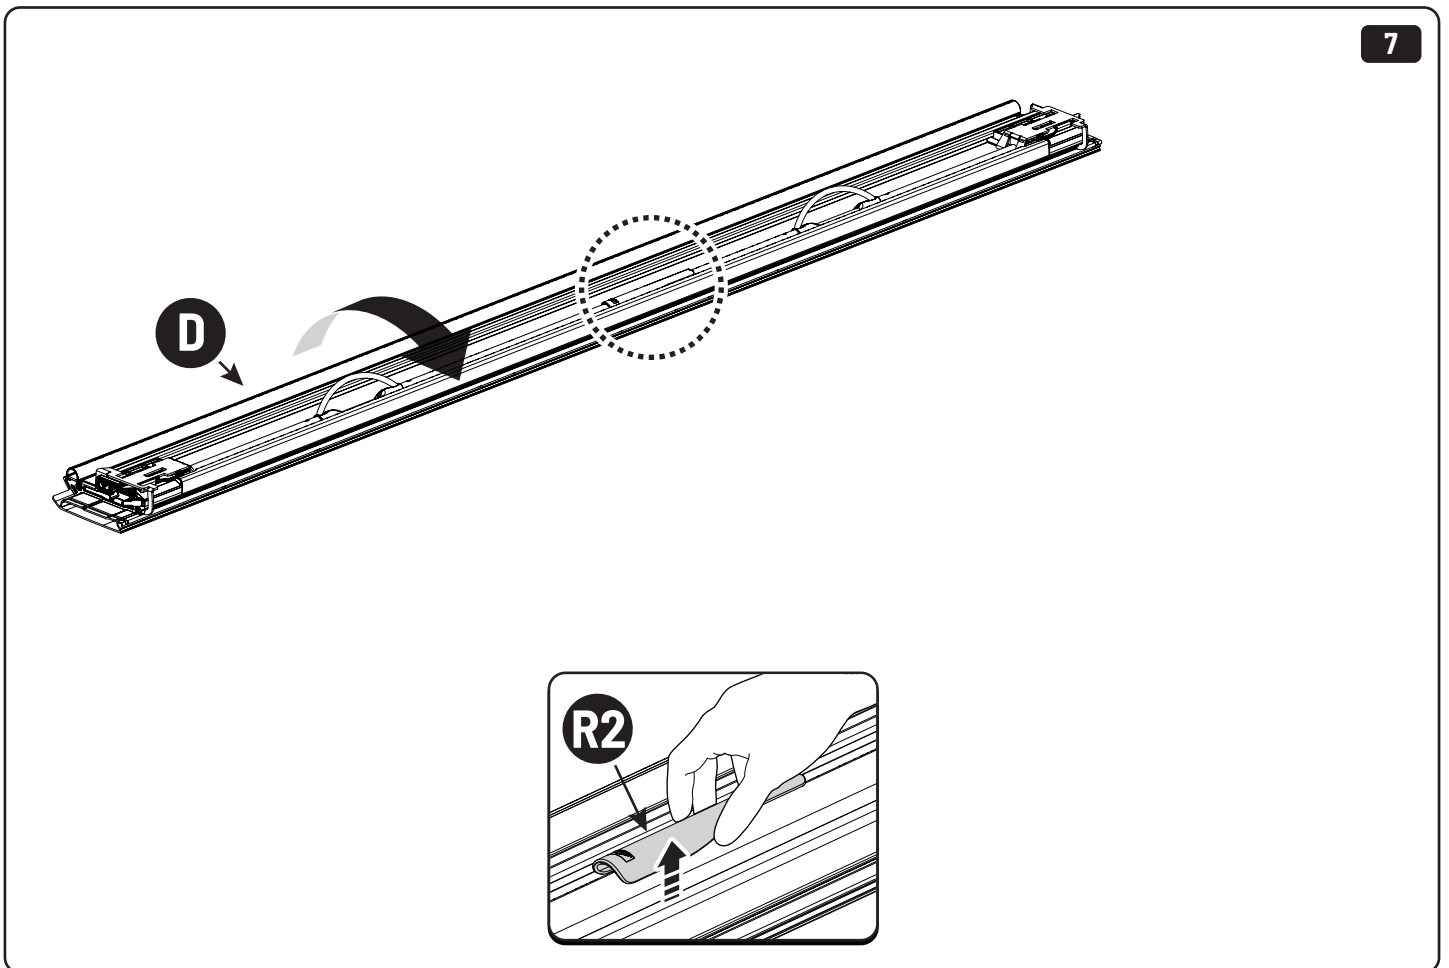

5

1

2

X: 660mm Y: 260mm

Ø 3,5mm

Ø 32mm

! Rust Protection

Ø3,5mm

Ø32mm

X: 660mm Y: 260mm

! ONLY WITH LINER

! ONLY WITH LINER

28

29

! ONLY WITH LINER

30