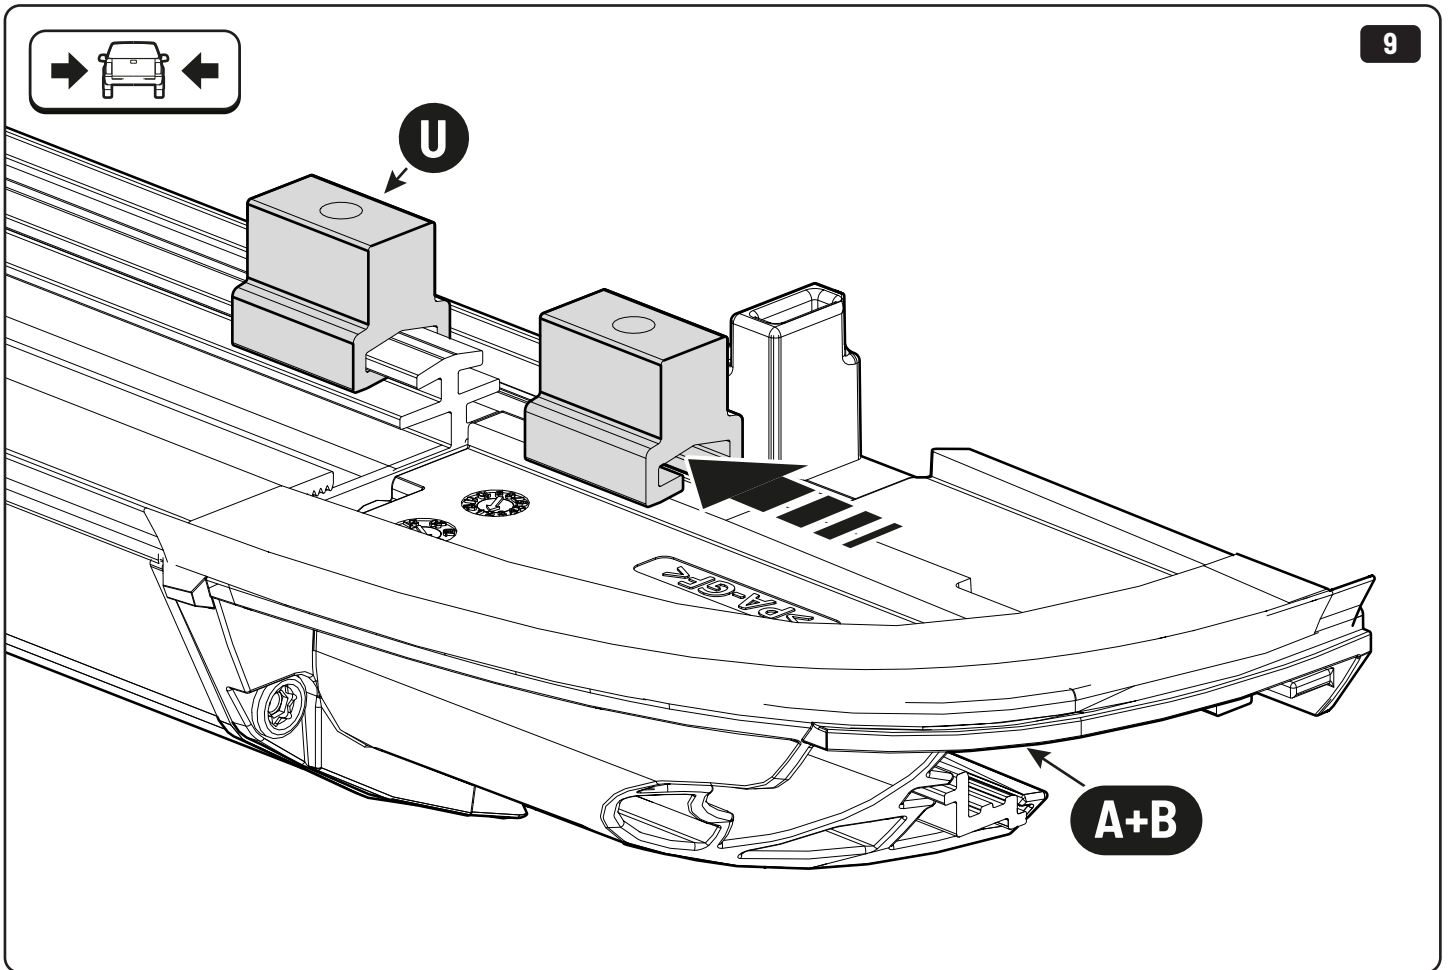

5

1

2

X: 660mm Y: 260mm

Ø 3,5mm

Ø 32mm

! Rust Protection

Ø3,5mm

Ø32mm

X: 660mm Y: 260mm

! ONLY WITH LINER

! ONLY WITH LINER

28

29

! ONLY WITH LINER

30