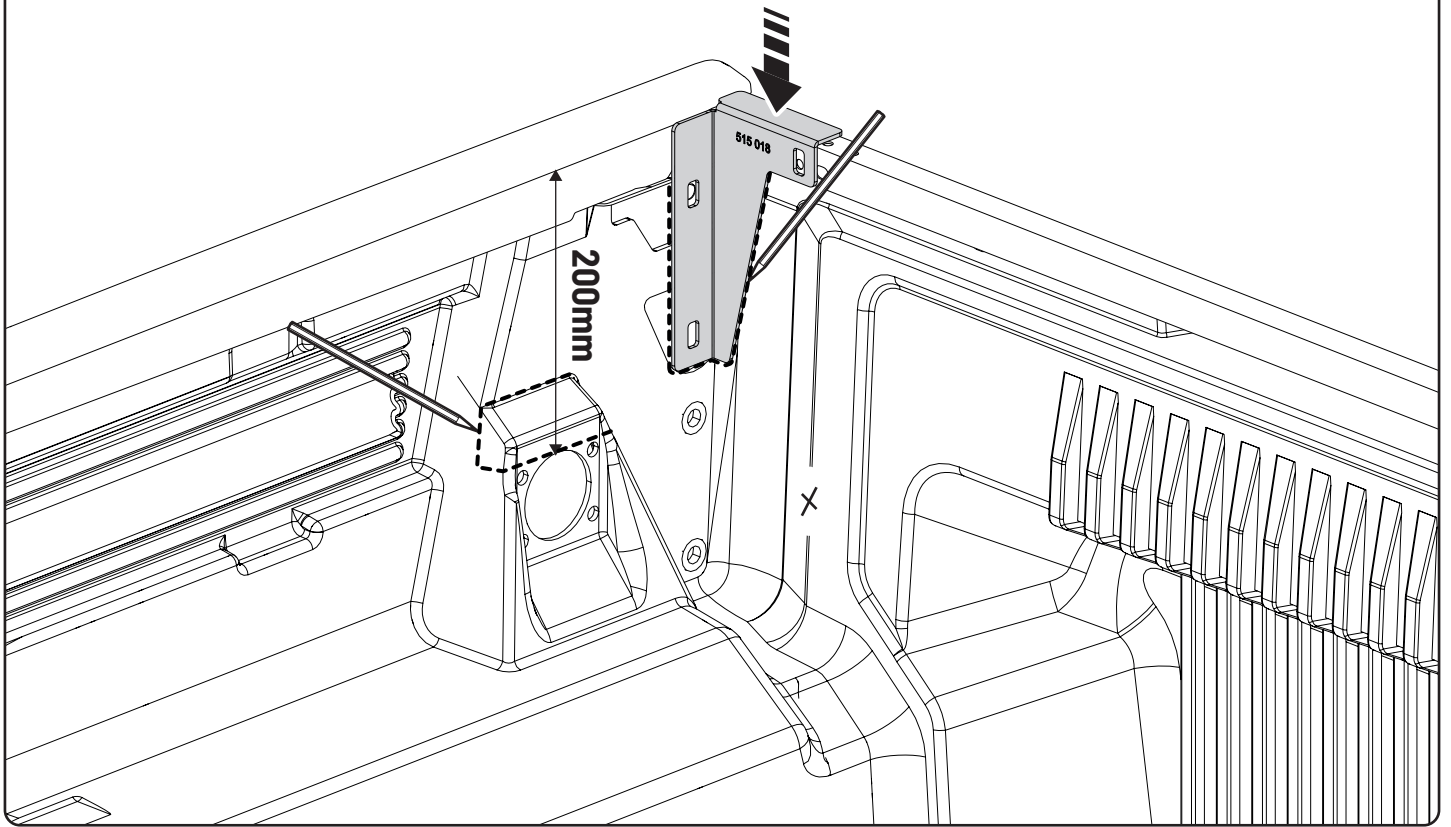

5

1

2

X: 660mm Y: 260mm

Ø 3,5mm

Ø 32mm

! Rust Protection

Ø3,5mm

Ø32mm

X: 660mm Y: 260mm

! ONLY WITH LINER

! ONLY WITH LINER

28

29

! ONLY WITH LINER

30