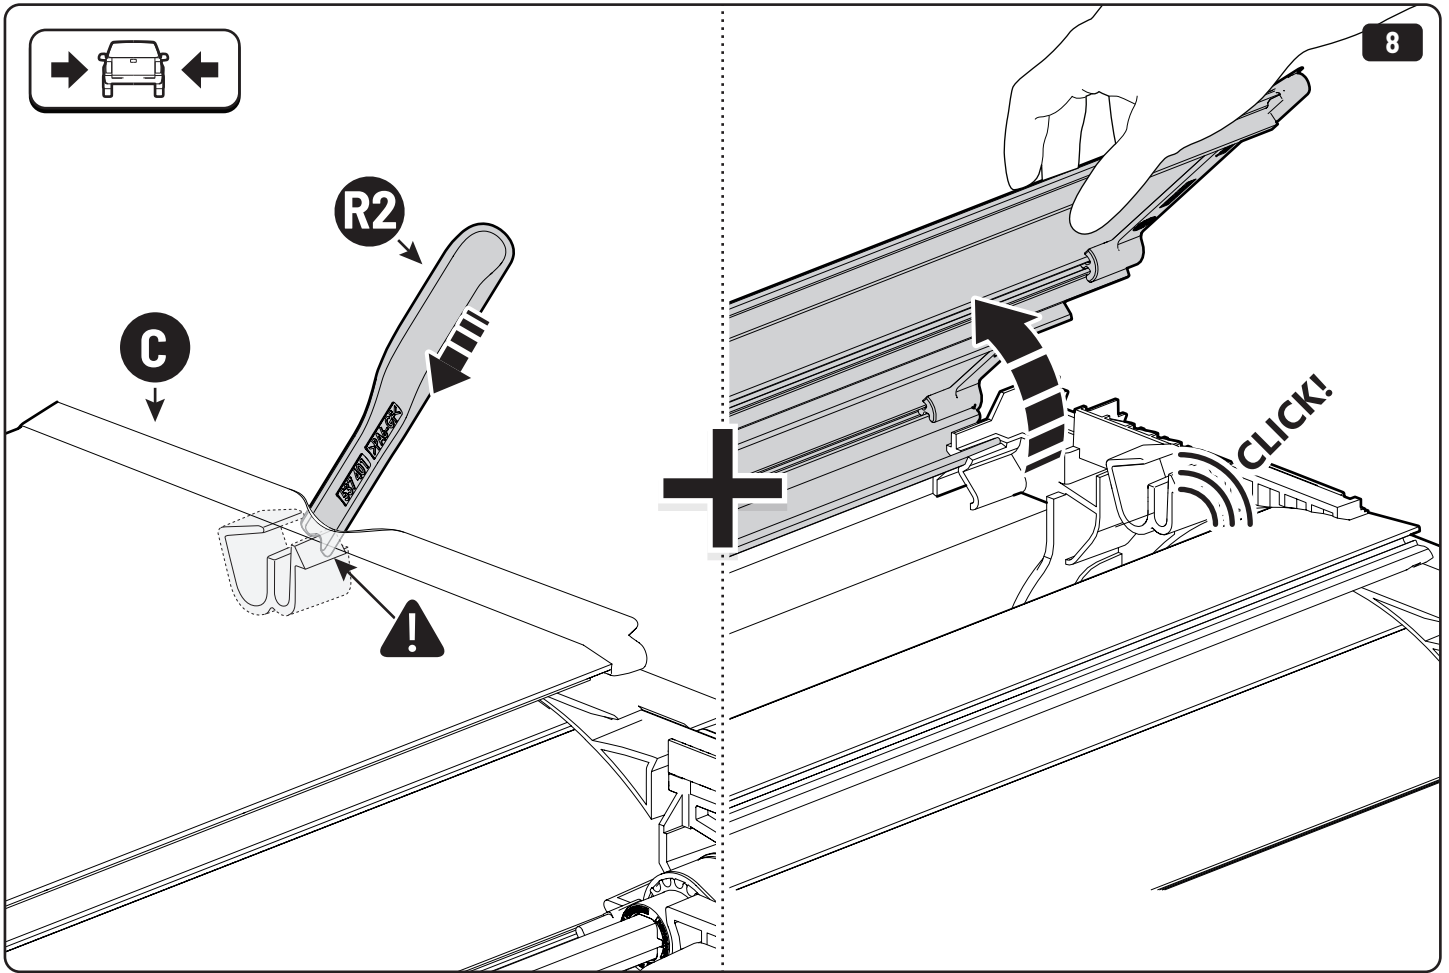

5

1

2

X: 660mm Y: 260mm

Ø 3,5mm

Ø 32mm

! Rust Protection

Ø3,5mm

Ø32mm

X: 660mm Y: 260mm

! ONLY WITH LINER

! ONLY WITH LINER

28

29

! ONLY WITH LINER

30