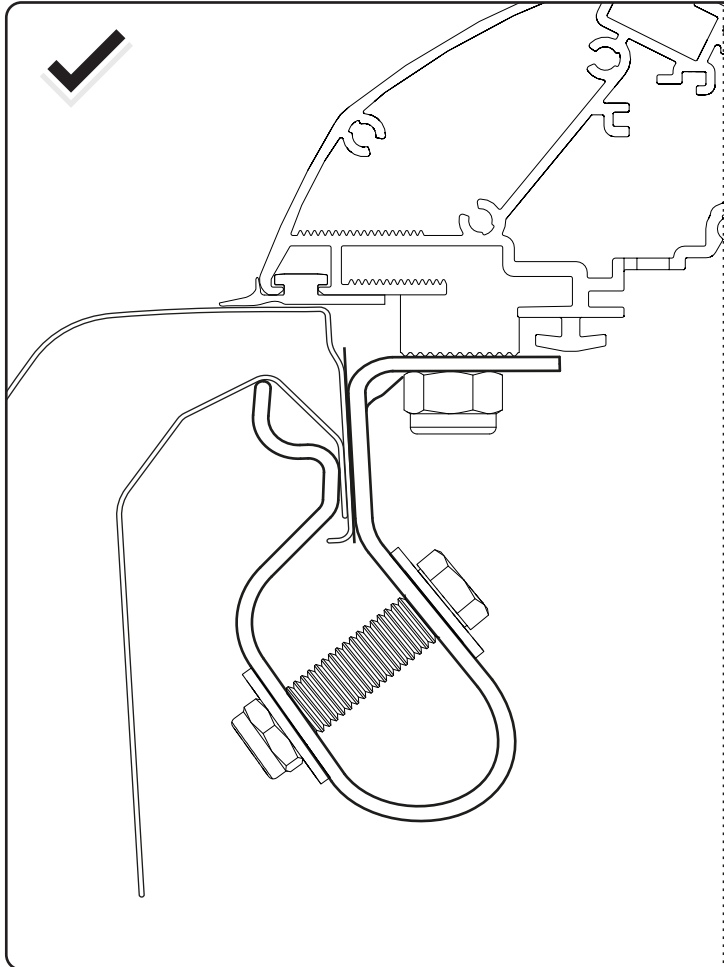

5

1

2

X: 660mm Y: 260mm

Ø 3,5mm

Ø 32mm

! Rust Protection

Ø3,5mm

Ø32mm

X: 660mm Y: 260mm

! ONLY WITH LINER

! ONLY WITH LINER

28

29

! ONLY WITH LINER

30

31

! ONLY WITH LINER

! ONLY WITH LINER

! ONLY WITH LINER

34

35

Ø 10mm

x6

LOCTITE 243

x2

13mm 10Nm

x6

Steps	Page	Done by
Mounting gliding rail in canister	12-13	
Holes for drain	17	
Width + Cross measurement	35	
Tightening the clamp screw	36-37	
Mounting drain	42-43	

Customer Service +45 4810 2950 (08:00 - 16:00 CET)
Support info@mountaintop.dk
Website www.mountaintop.dk
Address Pedersholmparken 10, 3600 Frederikssund, Denmark