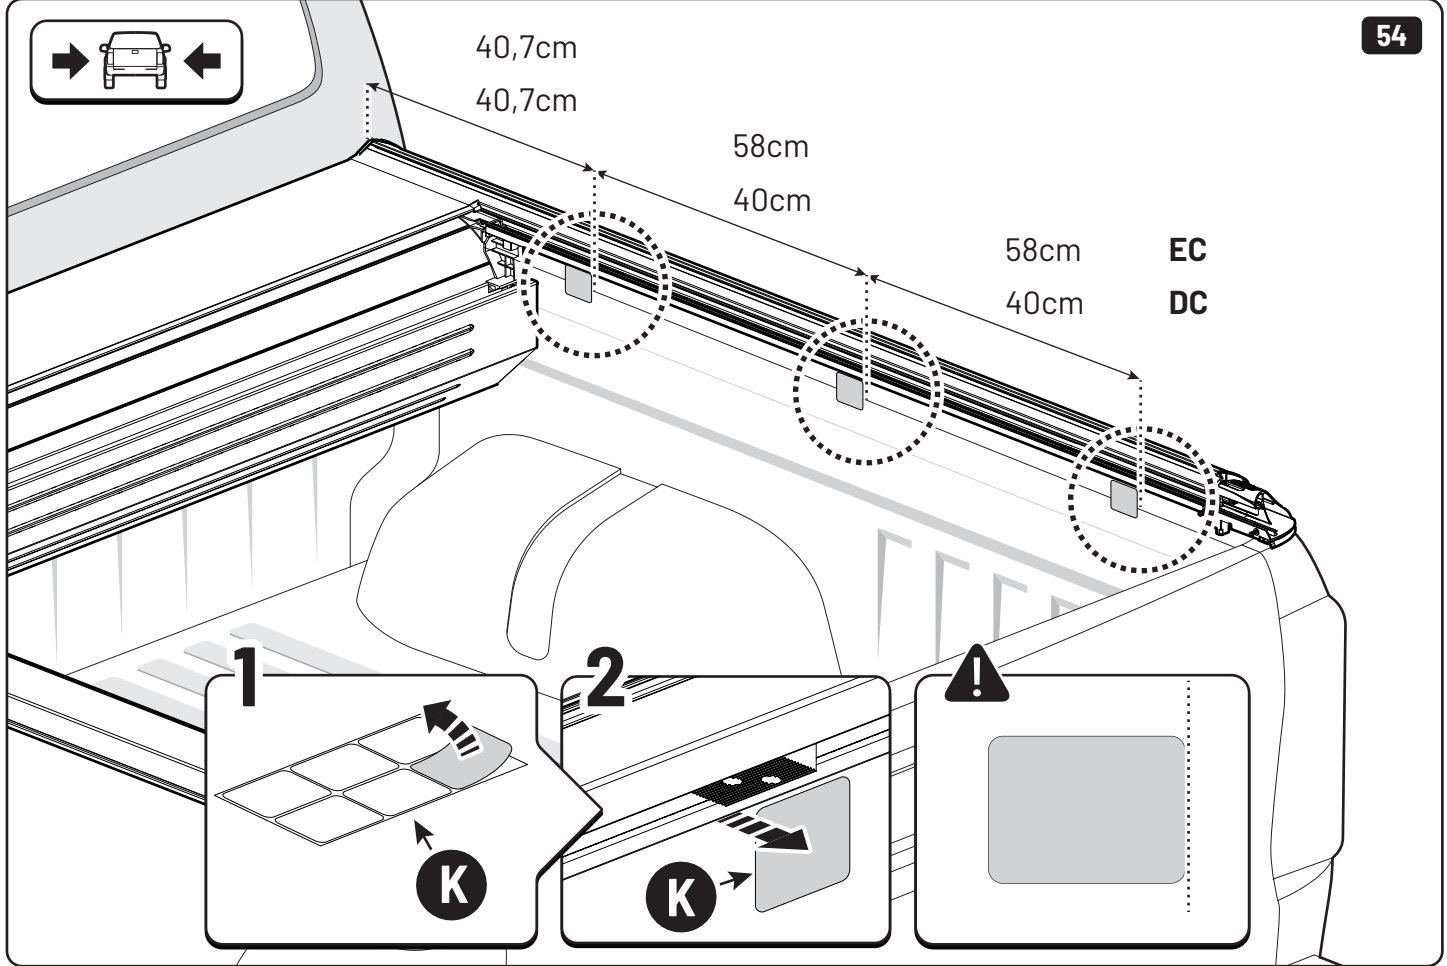

5

1

2

X: 660mm Y: 260mm

Ø 3,5mm

Ø 32mm

! Rust Protection

Ø3,5mm

Ø32mm

X: 660mm Y: 260mm

! ONLY WITH LINER

! ONLY WITH LINER

28

29

! ONLY WITH LINER

30

31

! ONLY WITH LINER

! ONLY WITH LINER

! ONLY WITH LINER

34

35

Ø 10mm

x6