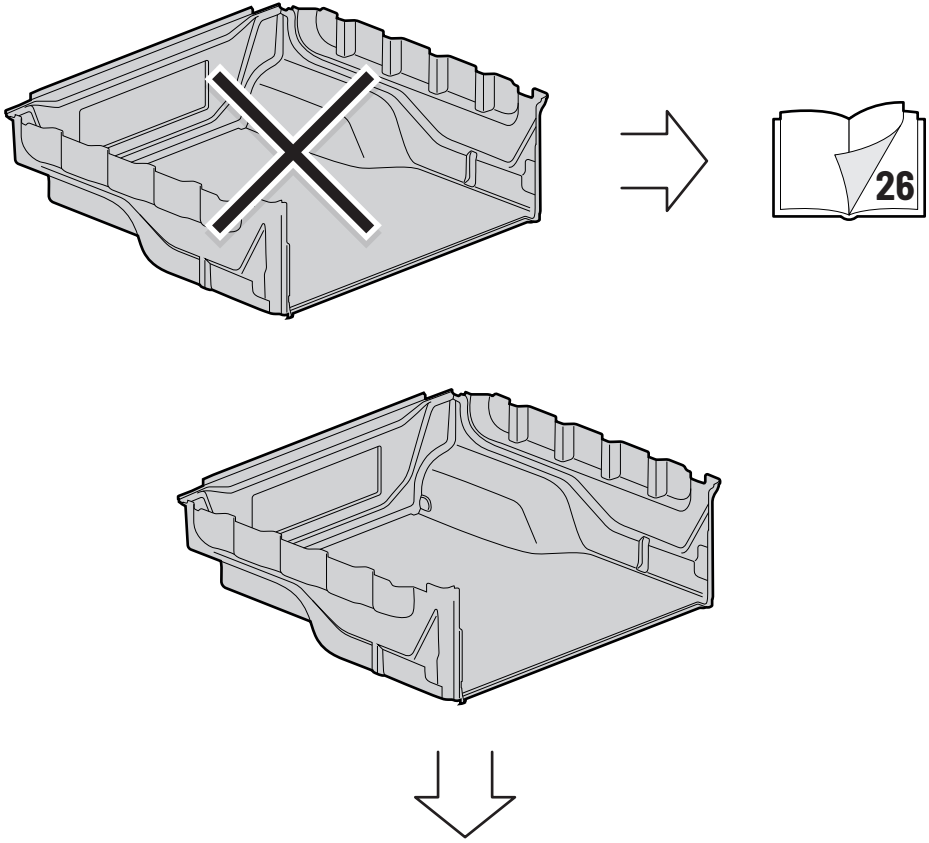

5

1

2

X: 660mm Y: 260mm

Ø 3,5mm

Ø 32mm

! Rust Protection

Ø3,5mm

Ø32mm

X: 660mm Y: 260mm

! ONLY WITH LINER

! ONLY WITH LINER

28

29

! ONLY WITH LINER

30