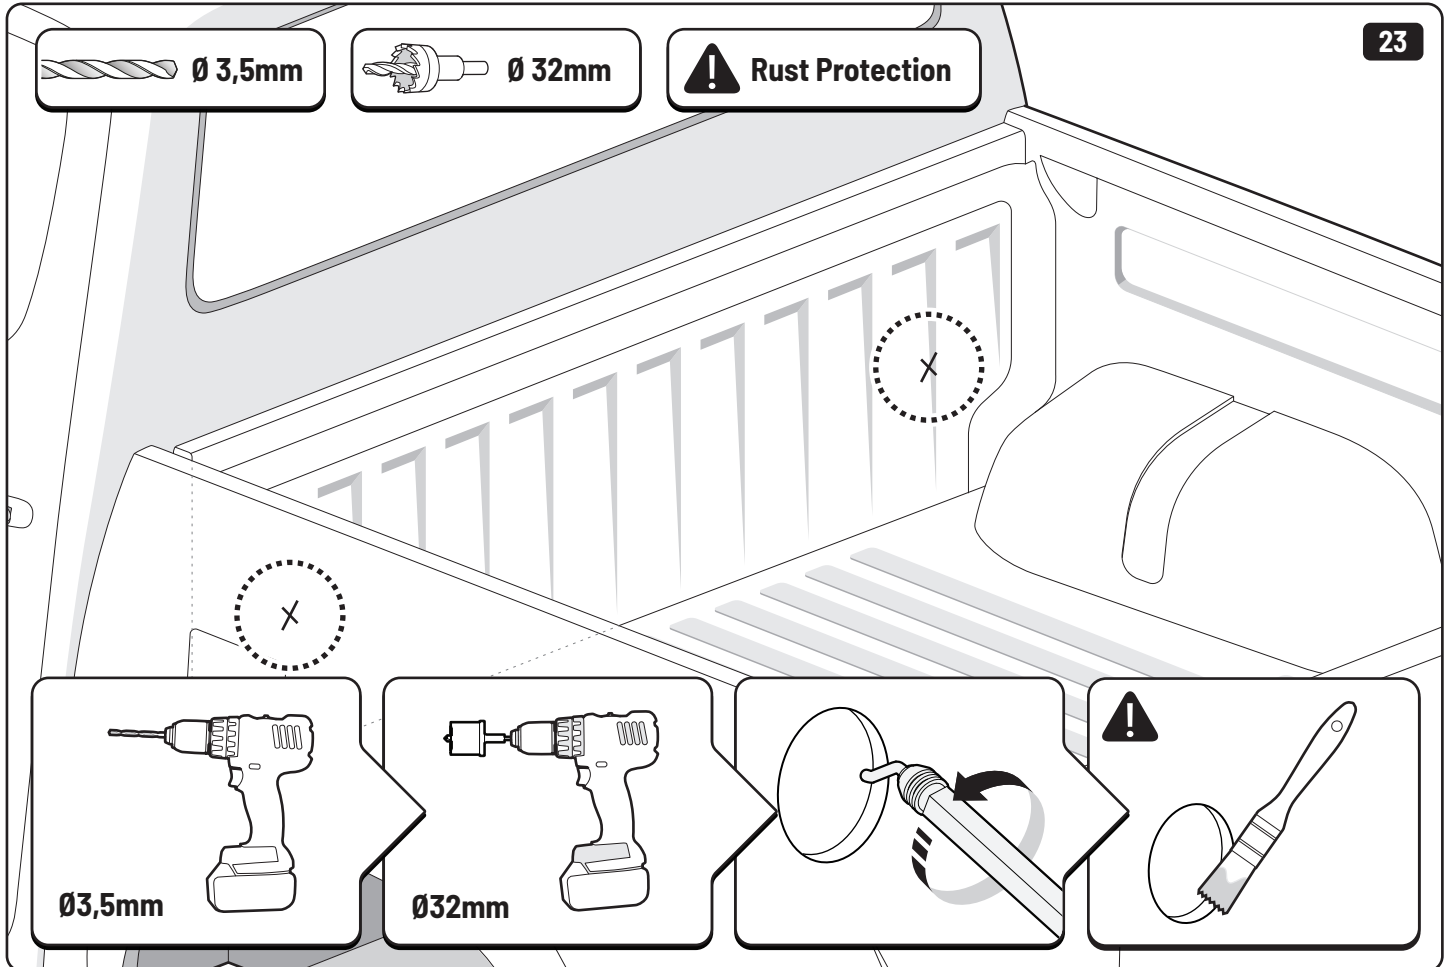

5

1

2

X: 660mm Y: 260mm

Ø 3,5mm

Ø 32mm

! Rust Protection

Ø3,5mm