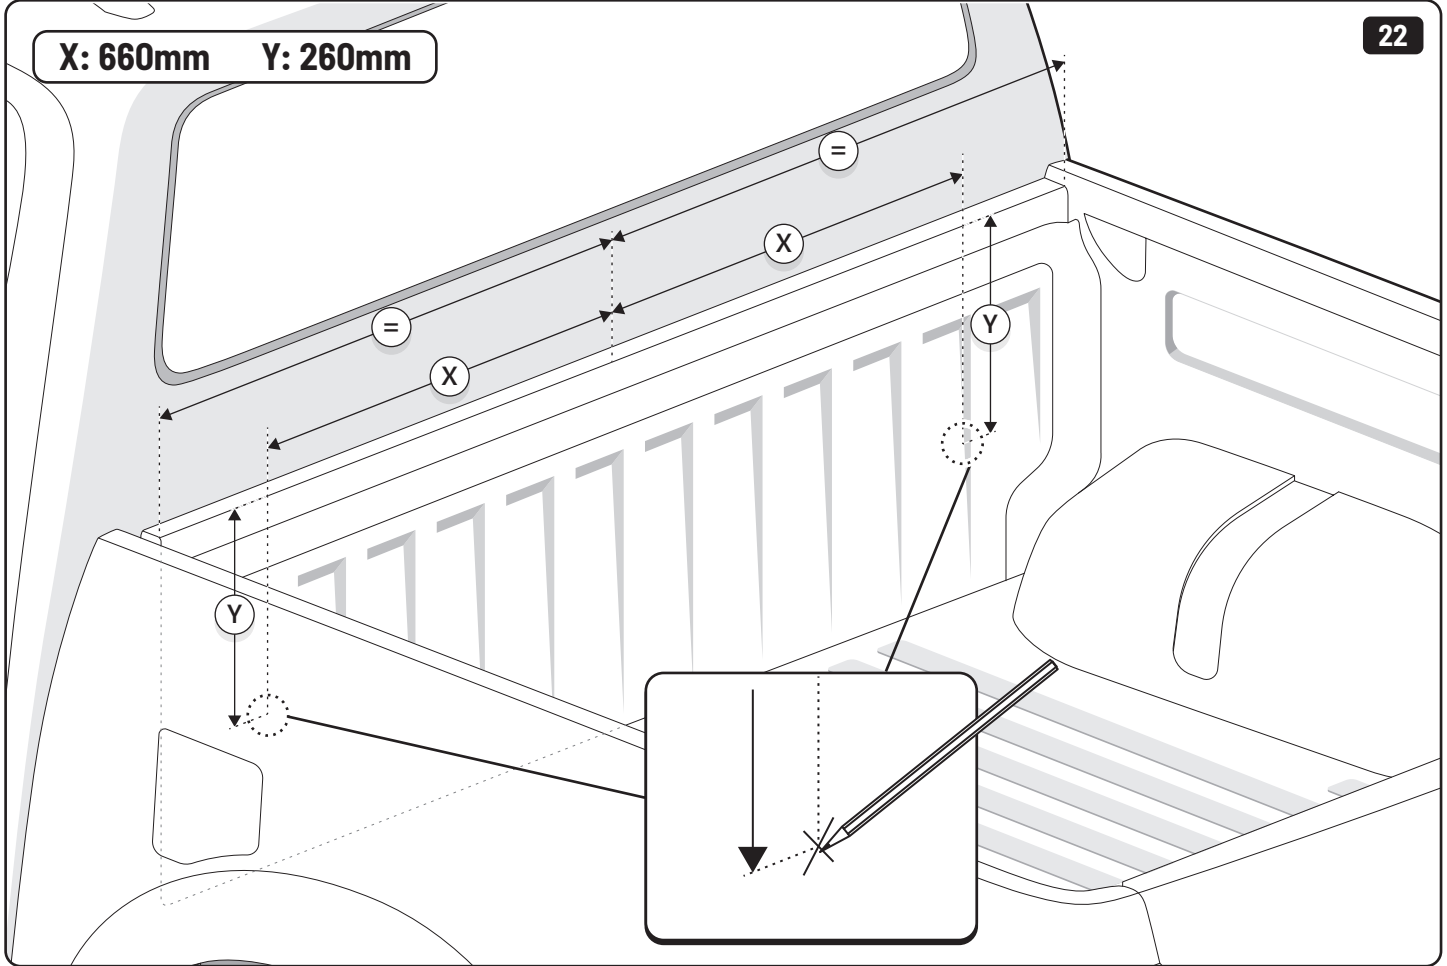

5

1

2

X: 660mm Y: 260mm

Ø 3,5mm

Ø 32mm

! Rust Protection

Ø3,5mm

Ø32mm

X: 660mm Y: 260mm

! ONLY WITH LINER

! ONLY WITH LINER

28

29

! ONLY WITH LINER

30