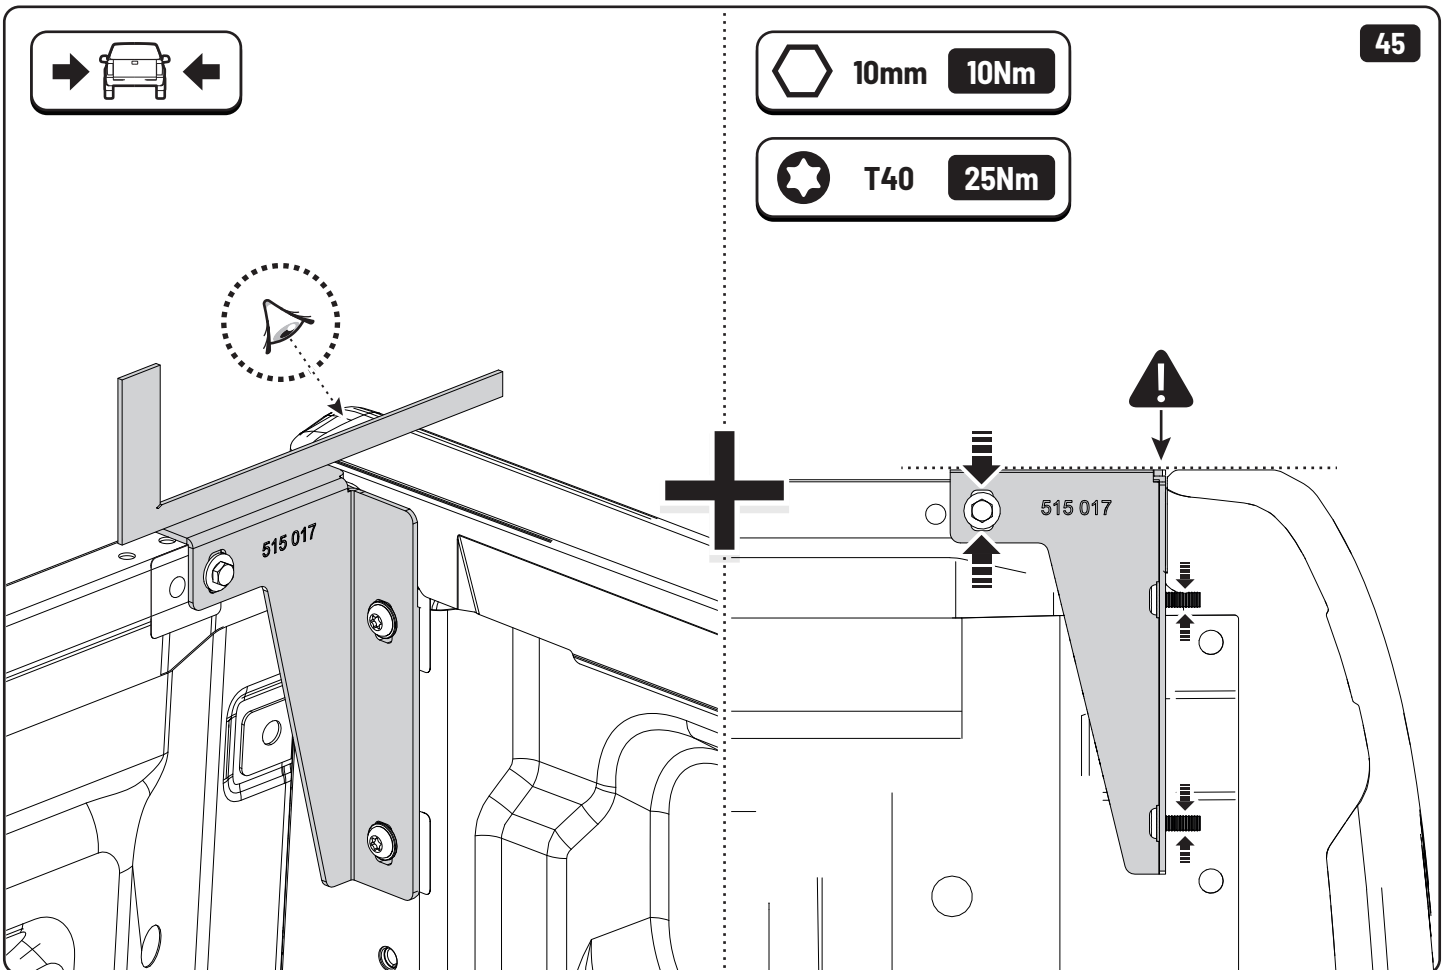

5

1

2

X: 660mm Y: 260mm

Ø 3,5mm

Ø 32mm

! Rust Protection

Ø3,5mm

Ø32mm

X: 660mm Y: 260mm

! ONLY WITH LINER

! ONLY WITH LINER

28

29

! ONLY WITH LINER

30

31

! ONLY WITH LINER

! ONLY WITH LINER

! ONLY WITH LINER

34

35

Ø 10mm

x6