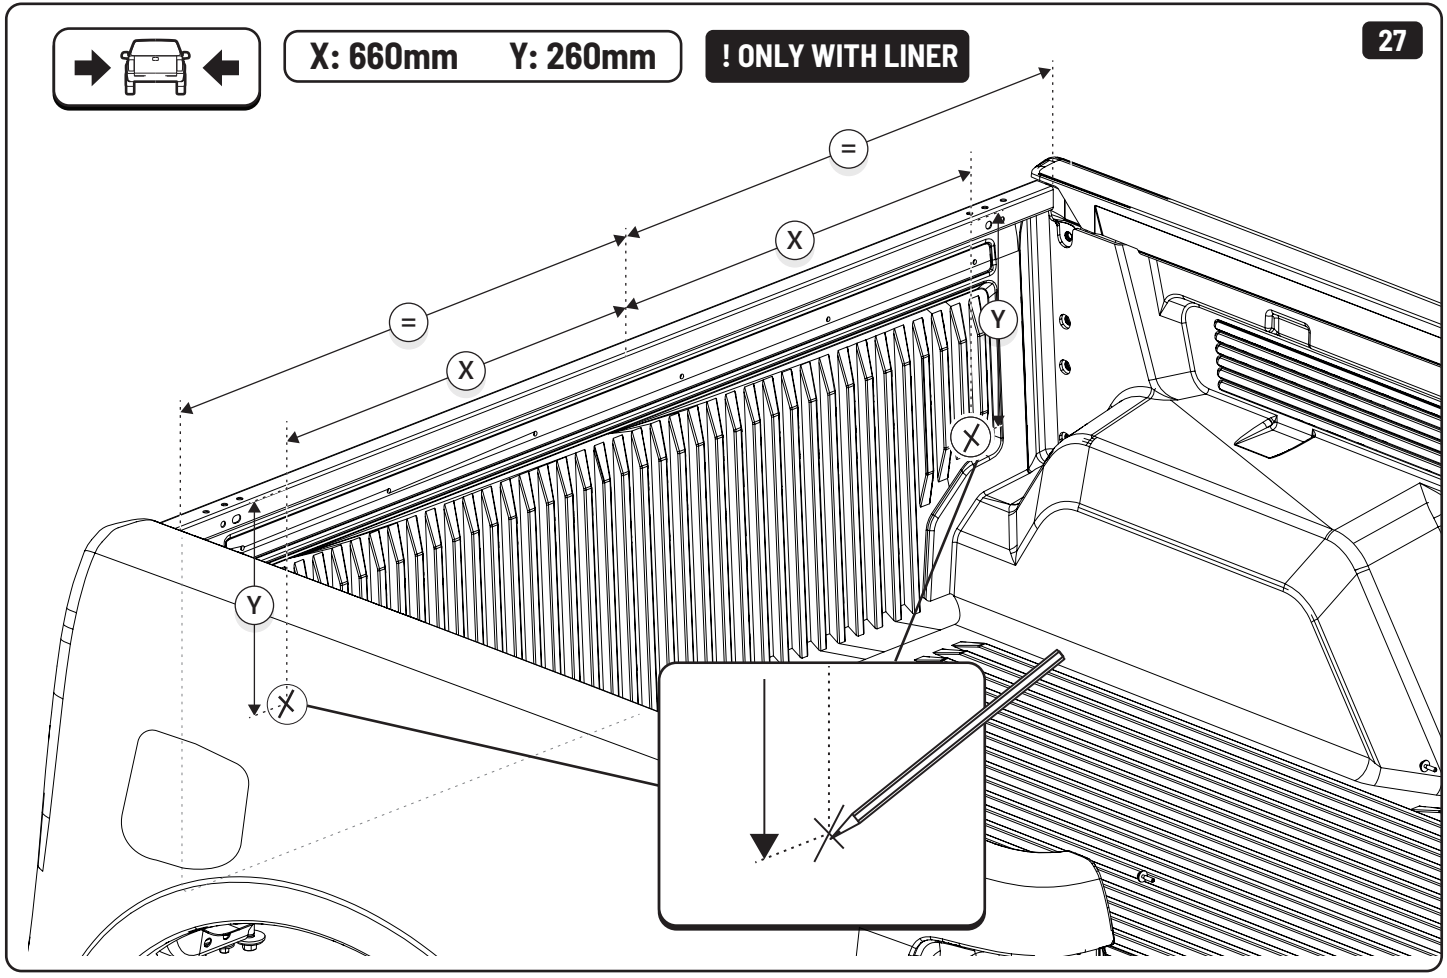

5

1

2

X: 660mm Y: 260mm

Ø 3,5mm

Ø 32mm

! Rust Protection

Ø3,5mm

Ø32mm

X: 660mm Y: 260mm

! ONLY WITH LINER

! ONLY WITH LINER

28

29

! ONLY WITH LINER

30