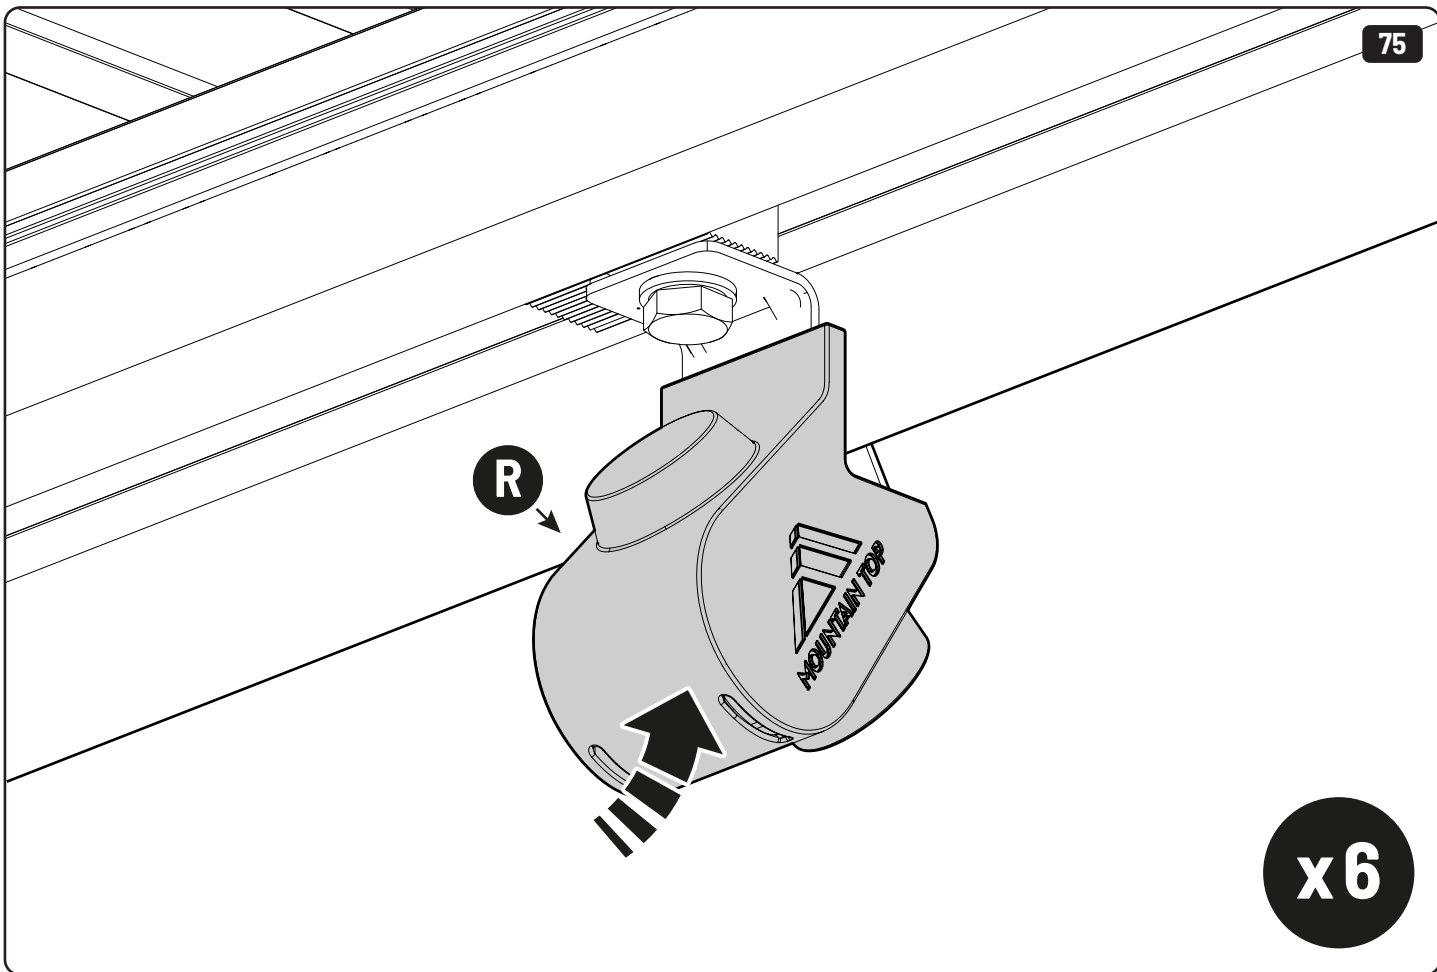

LOCTITE 243

x2

13mm 10Nm

x6

Steps	Page	Done by
Mounting gliding rail in canister	12-13	
Holes for drain	17	
Width + Cross measurement	35	
Tightening the clamp screw	36-37	
Mounting drain	42-43	

Customer Service +45 4810 2950 (08:00 - 16:00 CET)
Support info@mountaintop.dk
Website www.mountaintop.dk
Address Pedersholmparken 10, 3600 Frederikssund, Denmark